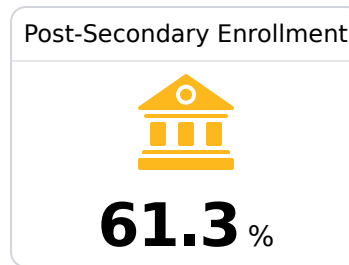

## Bay St Louis Waveland School District

Bay St Louis, MS

200 N. Second St.  
Bay St Louis, MS 39520

Sandra Reed  
sreed@bwsd.org

Due to the impact of COVID-19 on school closures in the 2019-20 school year and a waiver from the U.S. Department of Education, the Mississippi Department of Education (MDE) has no assessment and accountability data to report for the 2019-20 school year.