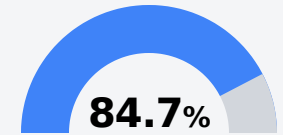

Teacher Data

128.0

Teachers

Experienced Teachers