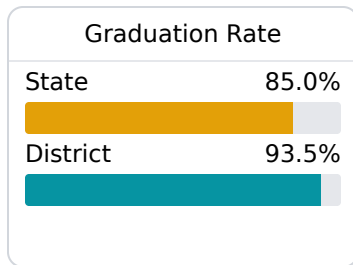

## Bay St Louis Waveland School District

Bay St Louis, MS

200 N. Second St.  
Bay St Louis, MS 39520

Sandra Reed  
sreed@bwsd.org

Due to the impact of COVID-19 on school closures in the 2019-20 school year and a waiver from the U.S. Department of Education, the Mississippi Department of Education (MDE) has no assessment and accountability data to report for the 2019-20 school year.