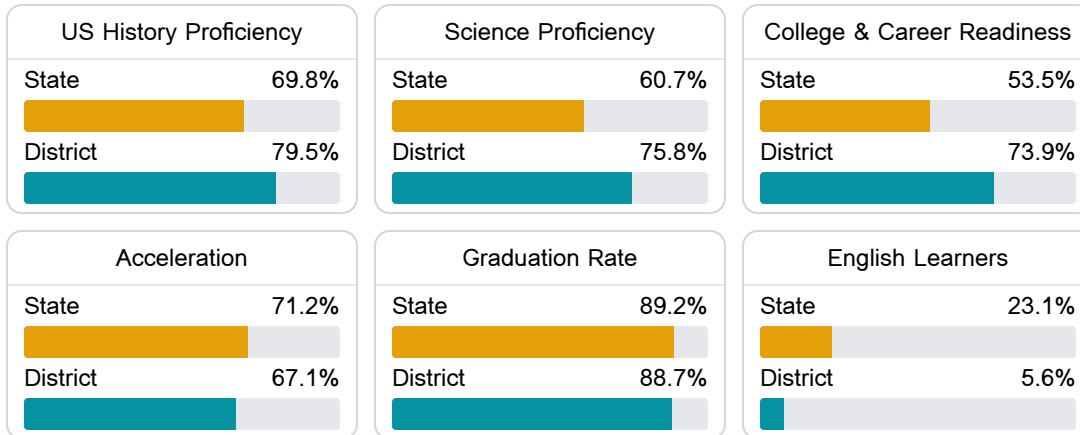

Math

Measurements of student performance on the statewide math assessment.

English

Measurements of student performance on the statewide English language arts (ELA) assessment.

Other Measures

Other measurements of student performance that factor into the accountability grade.

Detailed Assessment and Other Data

Student Performance

The following information shows each level of student performance on statewide assessments.

Math

English

Science

Student Assessment Participation

Other Data