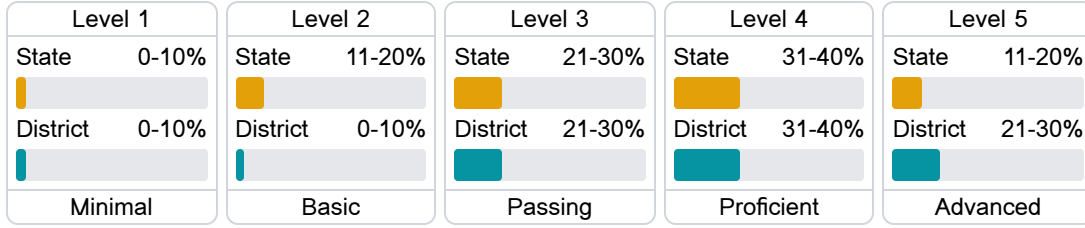

Math

Measurements of student performance on the statewide math assessment.

English

Measurements of student performance on the statewide English language arts (ELA) assessment.

Other Measures

Other measurements of student performance that factor into the accountability grade.

Detailed Assessment and Other Data

Student Performance

The following information shows each level of student performance on statewide assessments.

Math

English

Science

Student Assessment Participation

Other Data