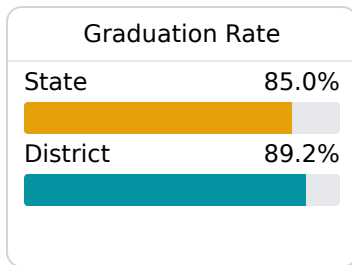

## Hancock County School District

Kiln, MS

17304 Highway 603  
Kiln, MS 39556

Rhett Ladner  
rladner@hancockschools.net

Due to the impact of COVID-19 on school closures in the 2019-20 school year and a waiver from the U.S. Department of Education, the Mississippi Department of Education (MDE) has no assessment and accountability data to report for the 2019-20 school year.