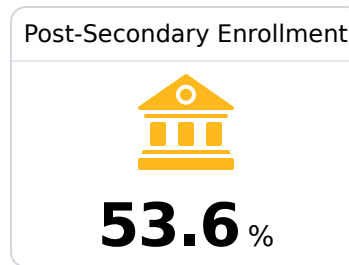

## Hancock County School District

Kiln, MS

17304 Highway 603  
Kiln, MS 39556

Rhett Ladner  
rladner@hancockschools.net

Due to the impact of COVID-19 on school closures in the 2019-20 school year and a waiver from the U.S. Department of Education, the Mississippi Department of Education (MDE) has no assessment and accountability data to report for the 2019-20 school year.