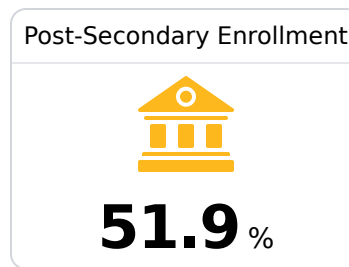

B George County School District Lucedale, MS

 5152 MAIN STREET
Lucedale, MS 39452

 Wade Whitney
wade.whitney@gcsd.us

Due to the impact of COVID-19 on school closures in the 2019-20 school year and a waiver from the U.S. Department of Education, the Mississippi Department of Education (MDE) has no assessment and accountability data to report for the 2019-20 school year.