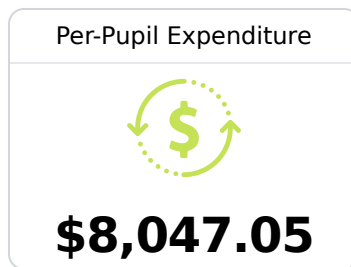

B George County School District Lucedale, MS

 5152 MAIN STREET
Lucedale, MS 39452

 Wade Whitney
wade.whitney@gcsd.us

Due to the impact of COVID-19 on school closures in the 2019-20 school year and a waiver from the U.S. Department of Education, the Mississippi Department of Education (MDE) has no assessment and accountability data to report for the 2019-20 school year.