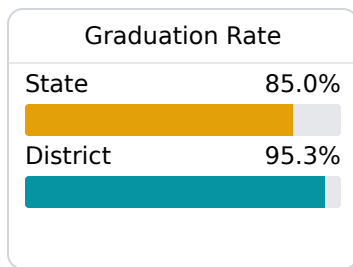

B George County School District Lucedale, MS

 5152 MAIN STREET
Lucedale, MS 39452

 Wade Whitney
wade.whitney@gcsd.us

Due to the impact of COVID-19 on school closures in the 2019-20 school year and a waiver from the U.S. Department of Education, the Mississippi Department of Education (MDE) has no assessment and accountability data to report for the 2019-20 school year.