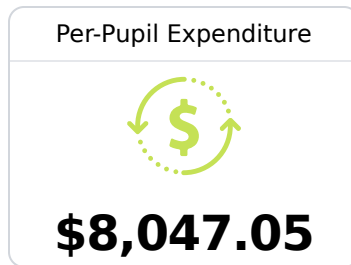

B George County School District Lucedale, MS

 5152 MAIN STREET
Lucedale, MS 39452

 Wade Whitney
wade.whitney@gcsd.us

Due to the impact of COVID-19 on school closures in the 2019-20 school year and a waiver from the U.S. Department of Education, the Mississippi Department of Education (MDE) has no assessment and accountability data to report for the 2019-20 school year.