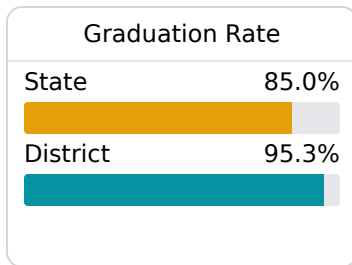

B George County School District Lucedale, MS

 5152 MAIN STREET
Lucedale, MS 39452

 Wade Whitney
wade.whitney@gcsd.us

Due to the impact of COVID-19 on school closures in the 2019-20 school year and a waiver from the U.S. Department of Education, the Mississippi Department of Education (MDE) has no assessment and accountability data to report for the 2019-20 school year.