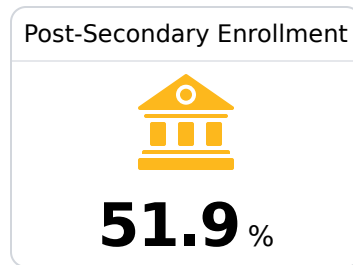

B George County School District Lucedale, MS

 5152 MAIN STREET
Lucedale, MS 39452

 Wade Whitney
wade.whitney@gcsd.us

Due to the impact of COVID-19 on school closures in the 2019-20 school year and a waiver from the U.S. Department of Education, the Mississippi Department of Education (MDE) has no assessment and accountability data to report for the 2019-20 school year.