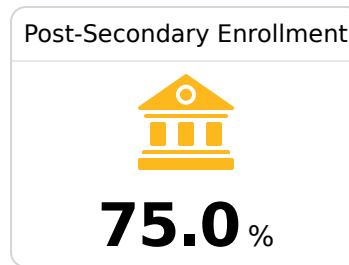

B Franklin County School District

Meadville, MS

 41 First Street
Meadville, MS 39653

 Chris Kent
ckent@fcsd.k12.ms.us

Due to the impact of COVID-19 on school closures in the 2019-20 school year and a waiver from the U.S. Department of Education, the Mississippi Department of Education (MDE) has no assessment and accountability data to report for the 2019-20 school year.