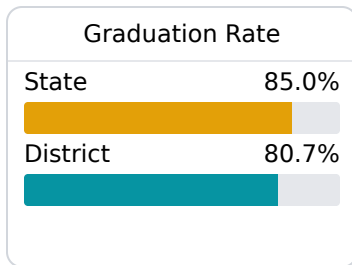

B Franklin County School District

Meadville, MS

 41 First Street
Meadville, MS 39653

 Chris Kent
ckent@fcsd.k12.ms.us

Due to the impact of COVID-19 on school closures in the 2019-20 school year and a waiver from the U.S. Department of Education, the Mississippi Department of Education (MDE) has no assessment and accountability data to report for the 2019-20 school year.