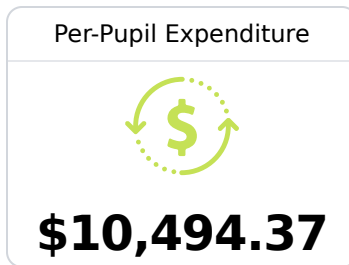

## Hattiesburg Public School District

Hattiesburg, MS

301 Mamie St  
Hattiesburg, MS 39401

Robert Williams  
superintendent@hattiesburgpsd.com

Due to the impact of COVID-19 on school closures in the 2019-20 school year and a waiver from the U.S. Department of Education, the Mississippi Department of Education (MDE) has no assessment and accountability data to report for the 2019-20 school year.