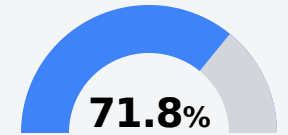

Teacher Data

282.7

Teachers

Experienced Teachers