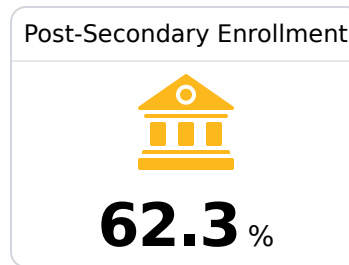

## Hattiesburg Public School District

Hattiesburg, MS

301 Mamie St  
Hattiesburg, MS 39401

Robert Williams  
superintendent@hattiesburgpsd.com

Due to the impact of COVID-19 on school closures in the 2019-20 school year and a waiver from the U.S. Department of Education, the Mississippi Department of Education (MDE) has no assessment and accountability data to report for the 2019-20 school year.