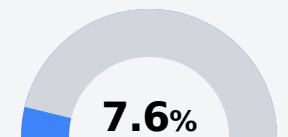

Provisional Teachers