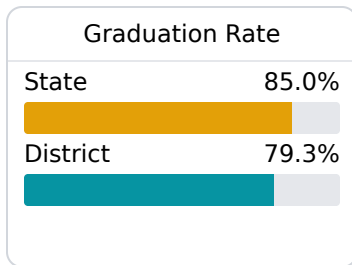

## Hattiesburg Public School District

Hattiesburg, MS

301 Mamie St  
Hattiesburg, MS 39401

Robert Williams  
superintendent@hattiesburgpsd.com

Due to the impact of COVID-19 on school closures in the 2019-20 school year and a waiver from the U.S. Department of Education, the Mississippi Department of Education (MDE) has no assessment and accountability data to report for the 2019-20 school year.