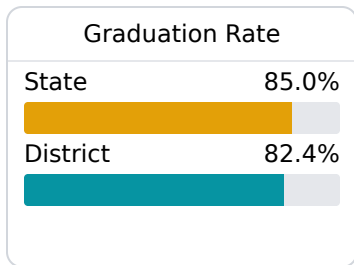

Forrest County Agricultural High School

Brooklyn, MS

215 Old Hwy 49 East
Brooklyn, MS 39425

Adam Stone
astone@forrestcountyahs.com

Due to the impact of COVID-19 on school closures in the 2019-20 school year and a waiver from the U.S. Department of Education, the Mississippi Department of Education (MDE) has no assessment and accountability data to report for the 2019-20 school year.