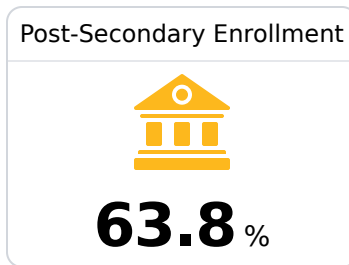

Forrest County Agricultural High School

Brooklyn, MS

215 Old Hwy 49 East
Brooklyn, MS 39425

Adam Stone
astone@forrestcountyahs.com

Due to the impact of COVID-19 on school closures in the 2019-20 school year and a waiver from the U.S. Department of Education, the Mississippi Department of Education (MDE) has no assessment and accountability data to report for the 2019-20 school year.