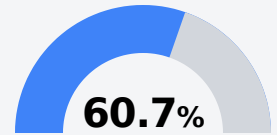

Teacher Data

38.2

Teachers

Experienced Teachers