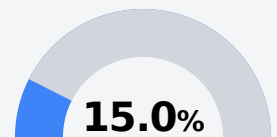

Provisional Teachers