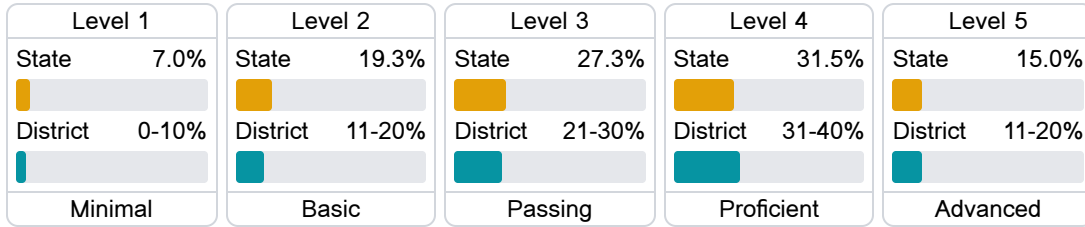

Math

Measurements of student performance on the statewide math assessment.

English

Measurements of student performance on the statewide English language arts (ELA) assessment.

Other Measures

Other measurements of student performance that factor into the accountability grade.

Detailed Assessment and Other Data

Student Performance

The following information shows each level of student performance on statewide assessments.

Math

English

Science

Student Assessment Participation

Other Data