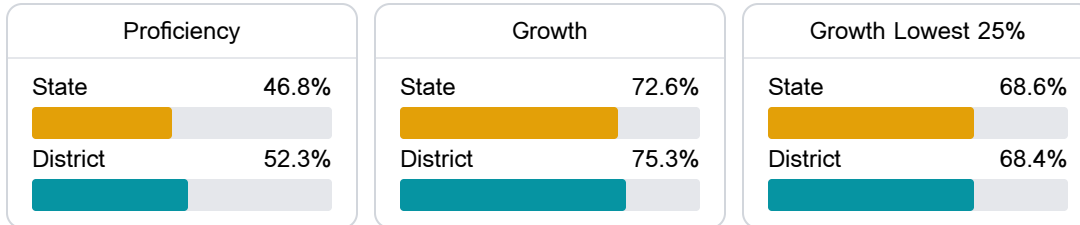

District Report Card 2021 - 2022

For more detailed information, please visit <https://msrc.mdek12.org>.

Forrest County School District

Hattiesburg, MS

400 Forrest Street
Hattiesburg, MS 39401

MITCHELL FREEMAN
bfreeman@fcsd.us

School Accountability Grade Components

Mississippi's accountability system assigns "A" through "F" letter grades for schools and districts. Grades are based on student achievement, student growth, student participation in testing, and other academic measures. COVID - 19 pandemic disruptions continue to be reflected in 2021 - 2022 accountability data, particularly growth data.

Math

Measurements of student performance on the statewide math assessment.