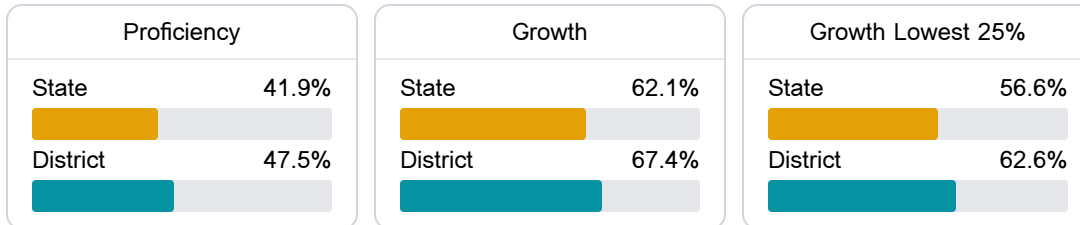

English

Measurements of student performance on the statewide English language arts (ELA) assessment.