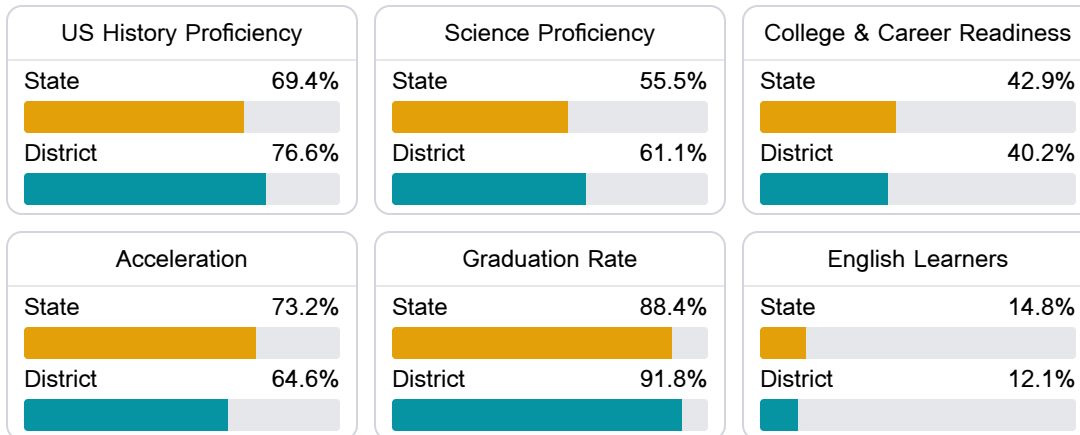

Math

Measurements of student performance on the statewide math assessment.

English

Measurements of student performance on the statewide English language arts (ELA) assessment.

Other Measures

Other measurements of student performance that factor into the accountability grade.

Detailed Assessment and Other Data

Student Performance

The following information shows each level of student performance on statewide assessments.

Math

English

Science

Student Assessment Participation

Other Data