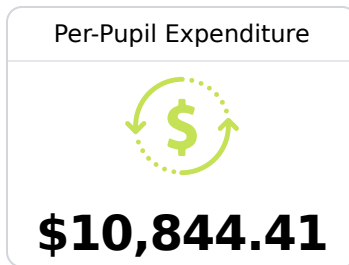

## **B** Forrest County School District Hattiesburg, MS

 400 Forrest Street  
Hattiesburg, MS 39403

 Brian Freeman  
bfreeman@fcsd.us

Due to the impact of COVID-19 on school closures in the 2019-20 school year and a waiver from the U.S. Department of Education, the Mississippi Department of Education (MDE) has no assessment and accountability data to report for the 2019-20 school year.