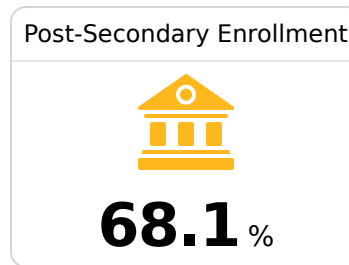

## **B** Forrest County School District Hattiesburg, MS

 400 Forrest Street  
Hattiesburg, MS 39403

 Brian Freeman  
bfreeman@fcsd.us

Due to the impact of COVID-19 on school closures in the 2019-20 school year and a waiver from the U.S. Department of Education, the Mississippi Department of Education (MDE) has no assessment and accountability data to report for the 2019-20 school year.