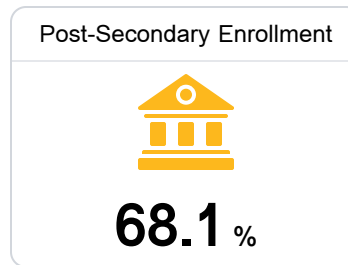

District Report Card 2019 - 2020

For more detailed information, please visit <https://msrc.mdek12.org>.

B Forrest County School District Hattiesburg, MS

400 Forrest Street
Hattiesburg, MS 39403

Brian Freeman
bfreeman@fcsd.us

Due to the impact of COVID-19 on school closures in the 2019-20 school year and a waiver from the U.S. Department of Education, the Mississippi Department of Education (MDE) has no assessment and accountability data to report for the 2019-20 school year.

Teacher Data

174.9

Teachers

82.0%

Experienced Teachers

3.7%

Provisional Teachers

98.4%

In-Field Teachers