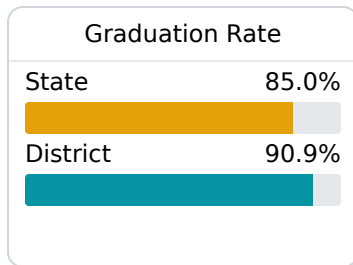

## **B** Forrest County School District Hattiesburg, MS

 400 Forrest Street  
Hattiesburg, MS 39403

 Brian Freeman  
bfreeman@fcsd.us

Due to the impact of COVID-19 on school closures in the 2019-20 school year and a waiver from the U.S. Department of Education, the Mississippi Department of Education (MDE) has no assessment and accountability data to report for the 2019-20 school year.