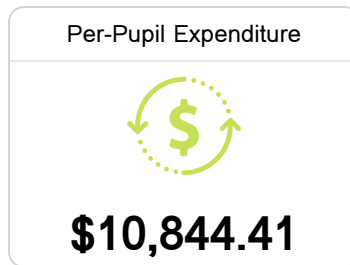

District Report Card 2019 - 2020

For more detailed information, please visit <https://msrc.mdek12.org>.

B Forrest County School District Hattiesburg, MS

400 Forrest Street
Hattiesburg, MS 39403

Brian Freeman
bfreeman@fcsd.us

Due to the impact of COVID-19 on school closures in the 2019-20 school year and a waiver from the U.S. Department of Education, the Mississippi Department of Education (MDE) has no assessment and accountability data to report for the 2019-20 school year.

Teacher Data

174.9

Teachers

82.0%

Experienced Teachers

3.7%

Provisional Teachers

98.4%

In-Field Teachers