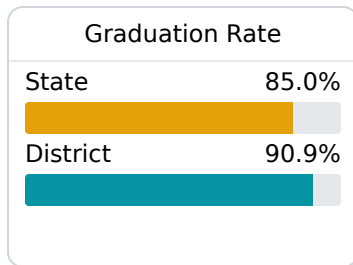

B Forrest County School District Hattiesburg, MS

 400 Forrest Street
Hattiesburg, MS 39403

 Brian Freeman
bfreeman@fcsd.us

Due to the impact of COVID-19 on school closures in the 2019-20 school year and a waiver from the U.S. Department of Education, the Mississippi Department of Education (MDE) has no assessment and accountability data to report for the 2019-20 school year.