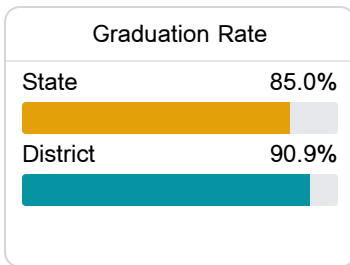

District Report Card 2019 - 2020

For more detailed information, please visit <https://msrc.mdek12.org>.

B Forrest County School District Hattiesburg, MS

400 Forrest Street
Hattiesburg, MS 39403

Brian Freeman
bfreeman@fcsd.us

Due to the impact of COVID-19 on school closures in the 2019-20 school year and a waiver from the U.S. Department of Education, the Mississippi Department of Education (MDE) has no assessment and accountability data to report for the 2019-20 school year.

Teacher Data

174.9

Teachers

82.0%

Experienced Teachers

3.7%

Provisional Teachers

98.4%

In-Field Teachers