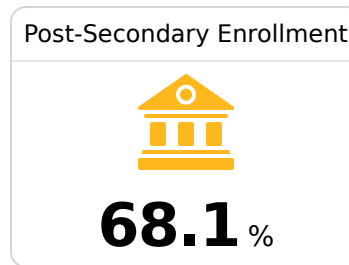

B Forrest County School District Hattiesburg, MS

 400 Forrest Street
Hattiesburg, MS 39403

 Brian Freeman
bfreeman@fcsd.us

Due to the impact of COVID-19 on school closures in the 2019-20 school year and a waiver from the U.S. Department of Education, the Mississippi Department of Education (MDE) has no assessment and accountability data to report for the 2019-20 school year.