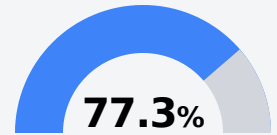

Teacher Data

2,101.1

Teachers

Experienced Teachers