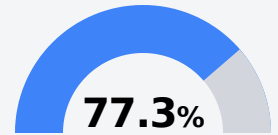

Teacher Data

2,101.1

Teachers

Experienced Teachers