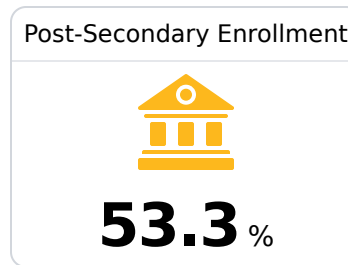

A Desoto County School District

Hernando, MS

 FIVE EAST SOUTH STREET
Hernando, MS 38632

 Cory Uselton
cory.uselton@dcsms.org

Due to the impact of COVID-19 on school closures in the 2019-20 school year and a waiver from the U.S. Department of Education, the Mississippi Department of Education (MDE) has no assessment and accountability data to report for the 2019-20 school year.