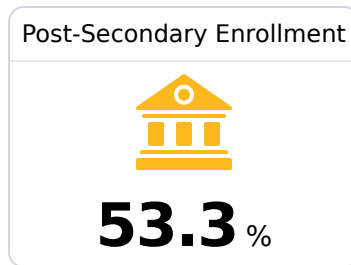

A Desoto County School District

Hernando, MS

 FIVE EAST SOUTH STREET
Hernando, MS 38632

 Cory Uselton
cory.uselton@dcsms.org

Due to the impact of COVID-19 on school closures in the 2019-20 school year and a waiver from the U.S. Department of Education, the Mississippi Department of Education (MDE) has no assessment and accountability data to report for the 2019-20 school year.