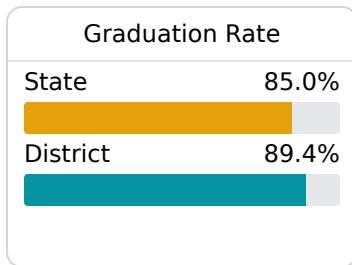

A Desoto County School District

Hernando, MS

 FIVE EAST SOUTH STREET
Hernando, MS 38632

 Cory Uselton
cory.uselton@dcsms.org

Due to the impact of COVID-19 on school closures in the 2019-20 school year and a waiver from the U.S. Department of Education, the Mississippi Department of Education (MDE) has no assessment and accountability data to report for the 2019-20 school year.