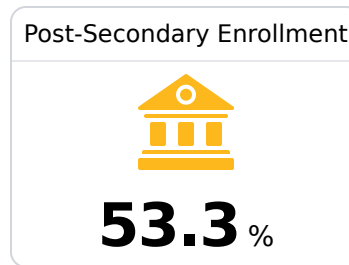

A Desoto County School District

Hernando, MS

 FIVE EAST SOUTH STREET
Hernando, MS 38632

 Cory Uselton
cory.uselton@dcsms.org

Due to the impact of COVID-19 on school closures in the 2019-20 school year and a waiver from the U.S. Department of Education, the Mississippi Department of Education (MDE) has no assessment and accountability data to report for the 2019-20 school year.