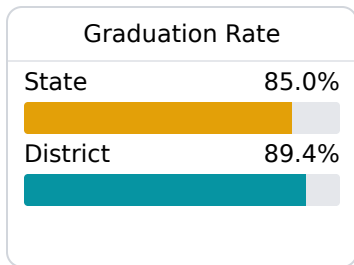

A Desoto County School District

Hernando, MS

 FIVE EAST SOUTH STREET
Hernando, MS 38632

 Cory Uselton
cory.uselton@dcsms.org

Due to the impact of COVID-19 on school closures in the 2019-20 school year and a waiver from the U.S. Department of Education, the Mississippi Department of Education (MDE) has no assessment and accountability data to report for the 2019-20 school year.