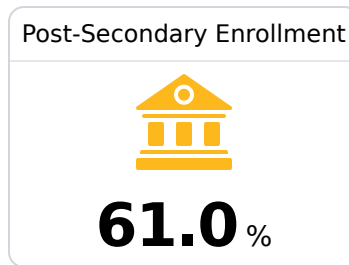

Covington County School District

Collins, MS

1211 South Dogwood Street
Collins, MS 39428

Babette Duty
bduty@covingtoncountyschools.org

Due to the impact of COVID-19 on school closures in the 2019-20 school year and a waiver from the U.S. Department of Education, the Mississippi Department of Education (MDE) has no assessment and accountability data to report for the 2019-20 school year.