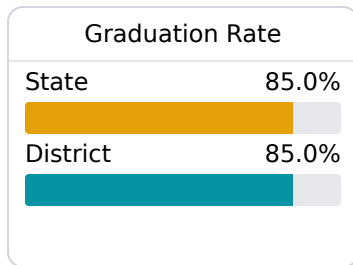

Covington County School District

Collins, MS

1211 South Dogwood Street
Collins, MS 39428

Babette Duty
bduty@covingtoncountyschools.org

Due to the impact of COVID-19 on school closures in the 2019-20 school year and a waiver from the U.S. Department of Education, the Mississippi Department of Education (MDE) has no assessment and accountability data to report for the 2019-20 school year.