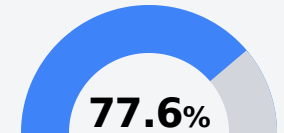

Teacher Data

206.1

Teachers

Experienced Teachers