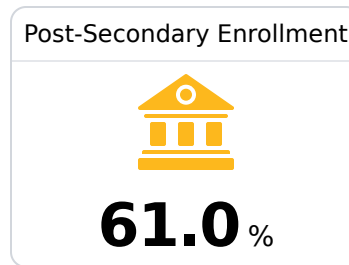

Covington County School District

Collins, MS

1211 South Dogwood Street
Collins, MS 39428

Babette Duty
bduty@covingtoncountyschools.org

Due to the impact of COVID-19 on school closures in the 2019-20 school year and a waiver from the U.S. Department of Education, the Mississippi Department of Education (MDE) has no assessment and accountability data to report for the 2019-20 school year.