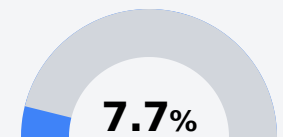

Provisional Teachers