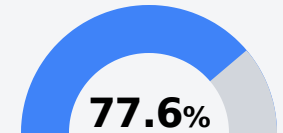

Teacher Data

206.1

Teachers

Experienced Teachers