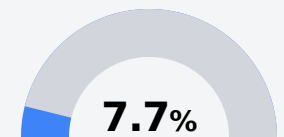

Provisional Teachers