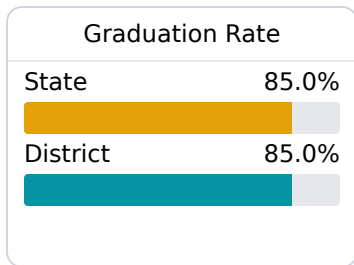

Covington County School District

Collins, MS

1211 South Dogwood Street
Collins, MS 39428

Babette Duty
bduty@covingtoncountyschools.org

Due to the impact of COVID-19 on school closures in the 2019-20 school year and a waiver from the U.S. Department of Education, the Mississippi Department of Education (MDE) has no assessment and accountability data to report for the 2019-20 school year.