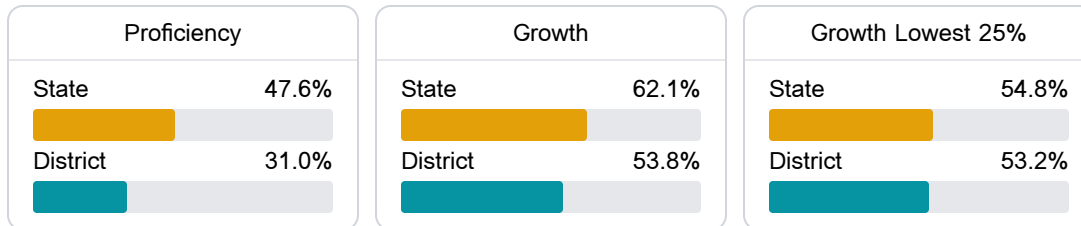

English

Measurements of student performance on the statewide English language arts (ELA) assessment.