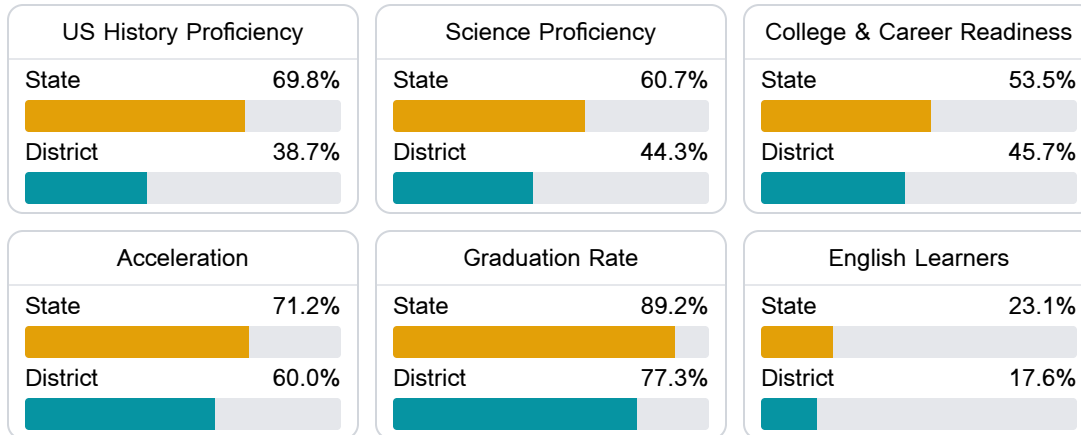

Math

Measurements of student performance on the statewide math assessment.

English

Measurements of student performance on the statewide English language arts (ELA) assessment.

Other Measures

Other measurements of student performance that factor into the accountability grade.

Detailed Assessment and Other Data

Student Performance

The following information shows each level of student performance on statewide assessments.

Math

English

Science

Student Assessment Participation

Other Data