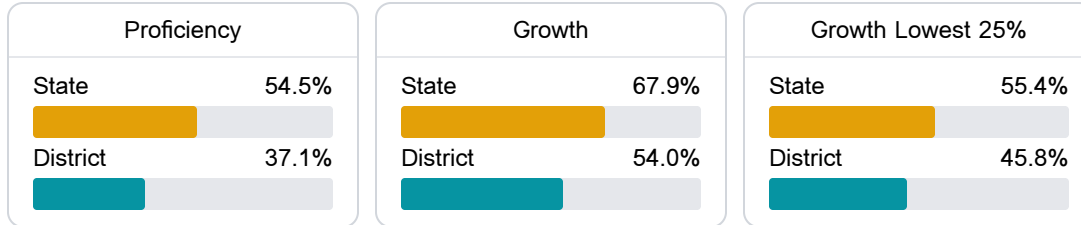

Hazelhurst City School District

Hazelhurst, MS

119 Robert McDaniel Drive
Hazelhurst, MS 39083

CLOYD GARTH
cgarth@hazelhurst.k12.ms.us

School Accountability Grade Components

Mississippi's accountability system assigns "A" through "F" letter grades for schools and districts. Grades are based on student achievement, student growth, student participation in testing, and other academic measures.

Math

Measurements of student performance on the statewide math assessment.