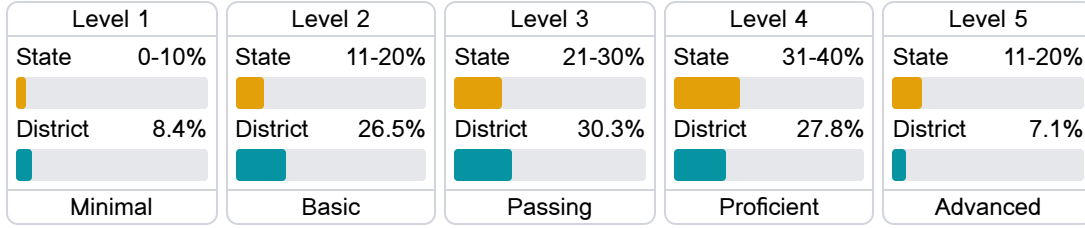

Math

Measurements of student performance on the statewide math assessment.

English

Measurements of student performance on the statewide English language arts (ELA) assessment.

Other Measures

Other measurements of student performance that factor into the accountability grade.

Detailed Assessment and Other Data

Student Performance

The following information shows each level of student performance on statewide assessments.

Math

English

Science

Student Assessment Participation

Other Data