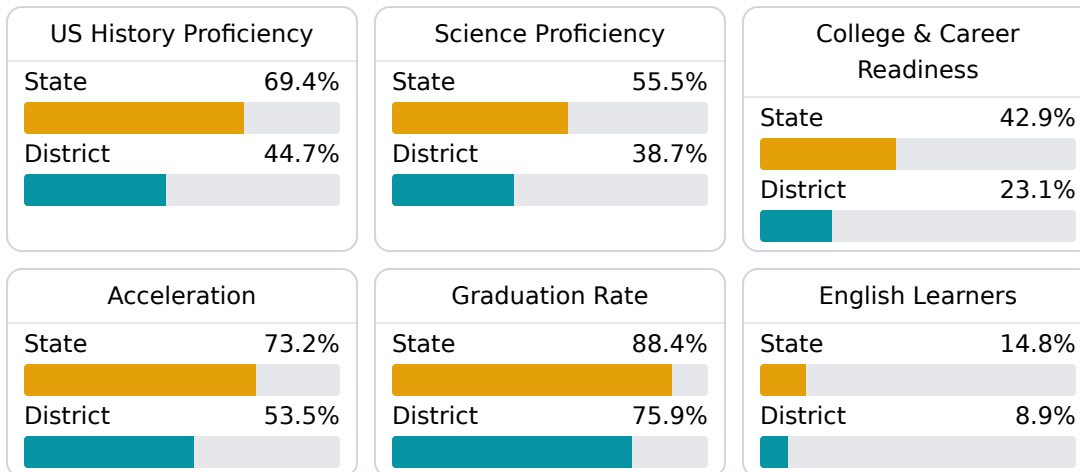

### School Accountability Grade Components

Mississippi's accountability system assigns "A" through "F" letter grades for schools and districts. Grades are based on student achievement, student growth, student participation in testing, and other academic measures. COVID - 19 pandemic disruptions continue to be reflected in 2021 - 2022 accountability data, particularly growth data.

#### Math

Measurements of student performance on the statewide math assessment.

#### English

Measurements of student performance on the statewide English language arts (ELA) assessment.

#### Other Measures

Other measurements of student performance that factor into the accountability grade.