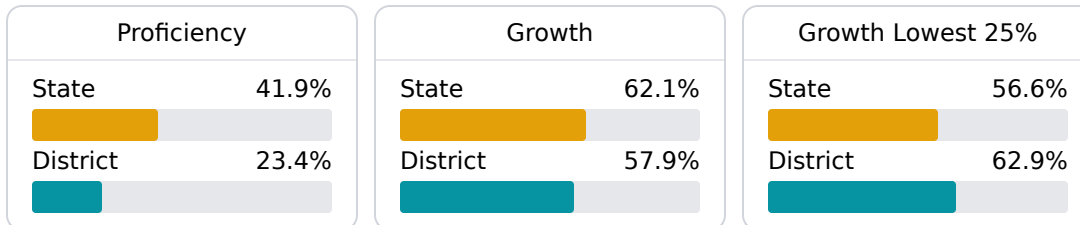

### School Accountability Grade Components

Mississippi's accountability system assigns "A" through "F" letter grades for schools and districts. Grades are based on student achievement, student growth, student participation in testing, and other academic measures. COVID - 19 pandemic disruptions continue to be reflected in 2021 - 2022 accountability data, particularly growth data.