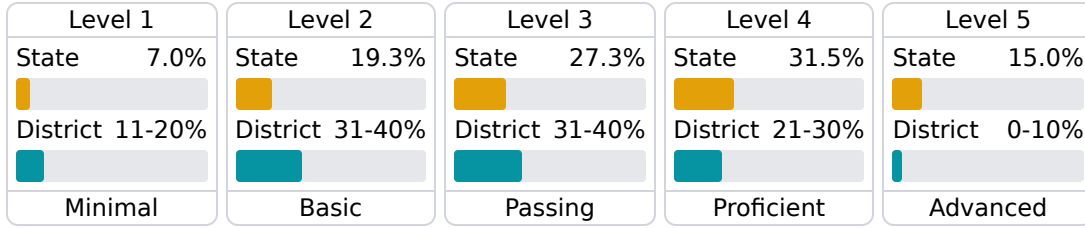

Detailed Assessment and Other Data

Student Performance

The following information shows each level of student performance on statewide assessments.

Math