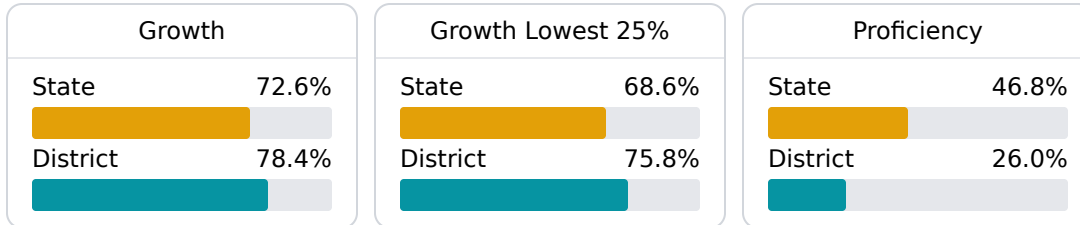

### School Accountability Grade Components

Mississippi's accountability system assigns "A" through "F" letter grades for schools and districts. Grades are based on student achievement, student growth, student participation in testing, and other academic measures. COVID - 19 pandemic disruptions continue to be reflected in 2021 - 2022 accountability data, particularly growth data.