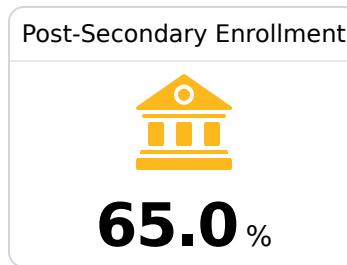

## Hazlehurst City School District

Hazlehurst, MS

119 Robert McDaniel Drive  
Hazlehurst, MS 39083

Cloyd Garth  
cgarth@hazlehurst.k12.ms.us

Due to the impact of COVID-19 on school closures in the 2019-20 school year and a waiver from the U.S. Department of Education, the Mississippi Department of Education (MDE) has no assessment and accountability data to report for the 2019-20 school year.