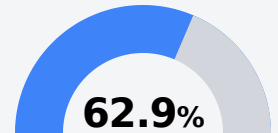

Teacher Data

95.7

Teachers

Experienced Teachers