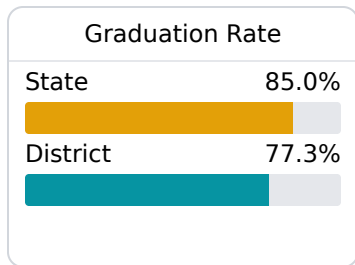

## Hazlehurst City School District

Hazlehurst, MS

119 Robert McDaniel Drive  
Hazlehurst, MS 39083

Cloyd Garth  
cgarth@hazlehurst.k12.ms.us

Due to the impact of COVID-19 on school closures in the 2019-20 school year and a waiver from the U.S. Department of Education, the Mississippi Department of Education (MDE) has no assessment and accountability data to report for the 2019-20 school year.