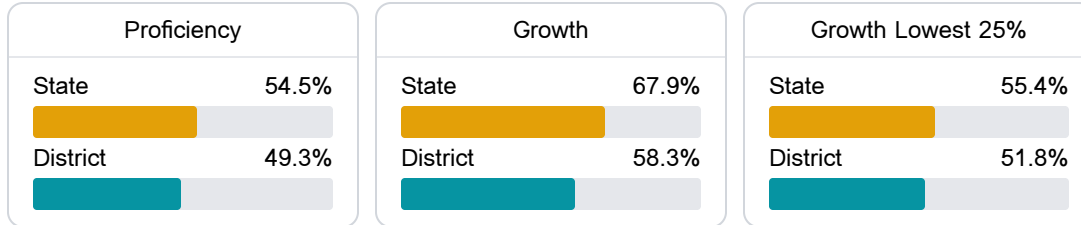

Copiah County School District

Hazlehurst, MS

254 West Gallatin Street
Hazlehurst, MS 39083

RICKEY CLOPTON
rickey.clopton@copiah.ms

School Accountability Grade Components

Mississippi's accountability system assigns "A" through "F" letter grades for schools and districts. Grades are based on student achievement, student growth, student participation in testing, and other academic measures.

Math

Measurements of student performance on the statewide math assessment.