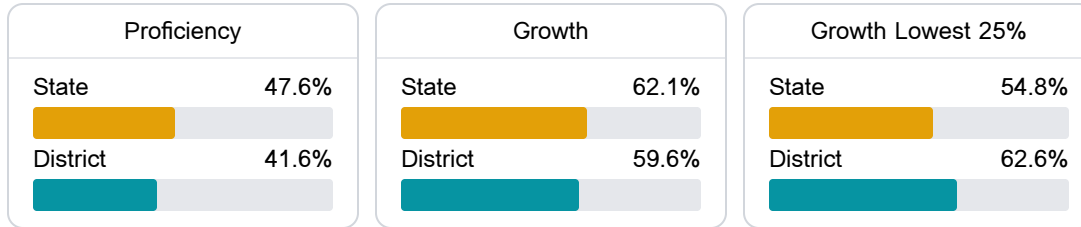

English

Measurements of student performance on the statewide English language arts (ELA) assessment.