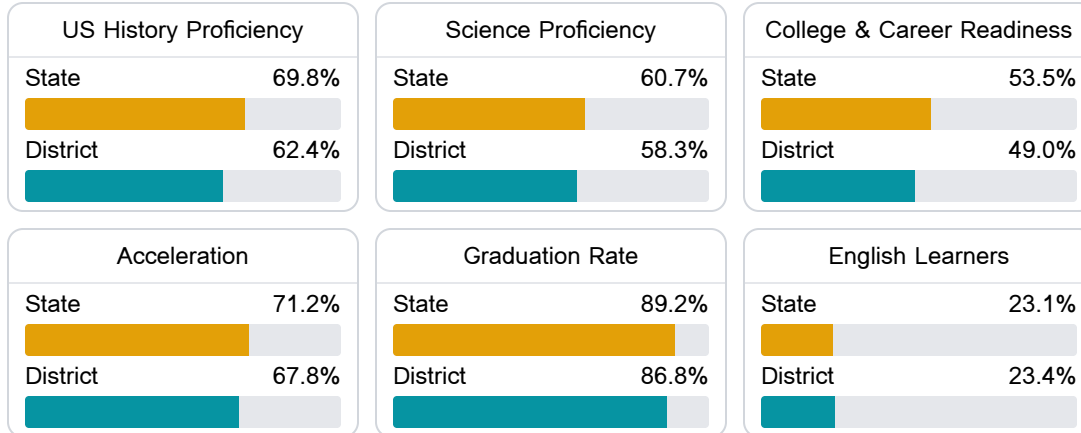

Math

Measurements of student performance on the statewide math assessment.

English

Measurements of student performance on the statewide English language arts (ELA) assessment.

Other Measures

Other measurements of student performance that factor into the accountability grade.

Detailed Assessment and Other Data

Student Performance

The following information shows each level of student performance on statewide assessments.

Math

English

Science

Student Assessment Participation

Other Data