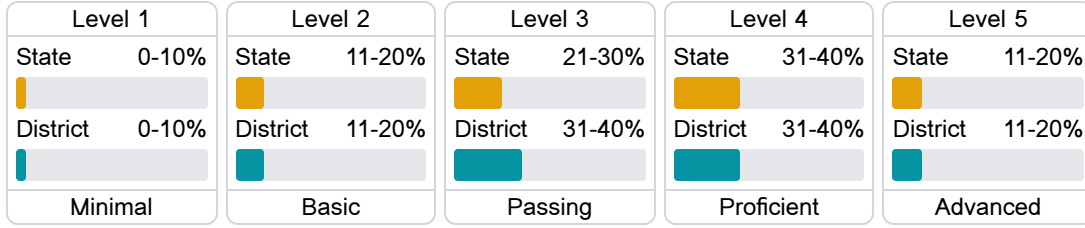

Math

Measurements of student performance on the statewide math assessment.

English

Measurements of student performance on the statewide English language arts (ELA) assessment.

Other Measures

Other measurements of student performance that factor into the accountability grade.

Detailed Assessment and Other Data

Student Performance

The following information shows each level of student performance on statewide assessments.

Math

English

Science

Student Assessment Participation

Other Data