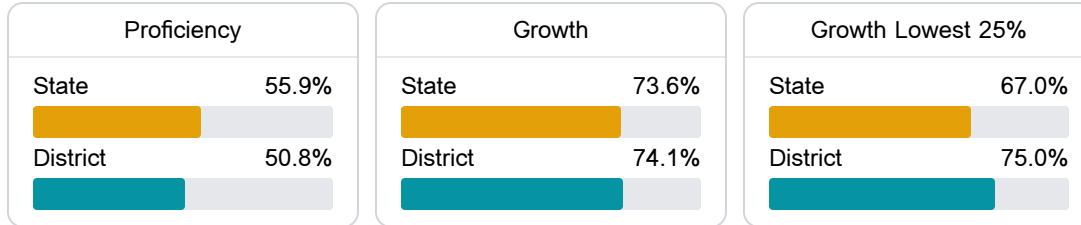

Copiah County School District

Hazlehurst, MS

254 West Gallatin Street
Hazlehurst, MS 39083

RICKEY CLOPTON
rickey.clopton@copiah.ms

School Accountability Grade Components

Mississippi's accountability system assigns "A" through "F" letter grades for schools and districts. Grades are based on student achievement, student growth, student participation in testing, and other academic measures.

Math

Measurements of student performance on the statewide math assessment.