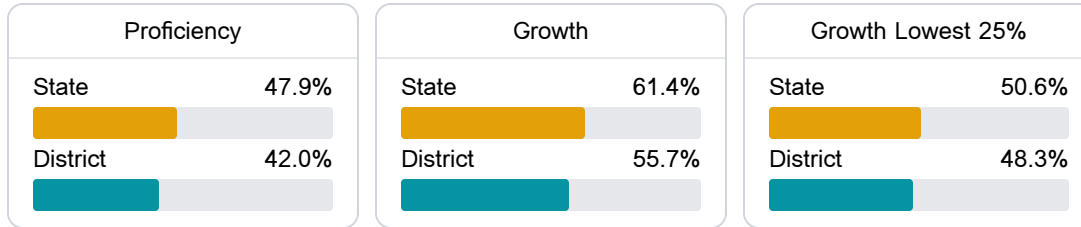

English

Measurements of student performance on the statewide English language arts (ELA) assessment.