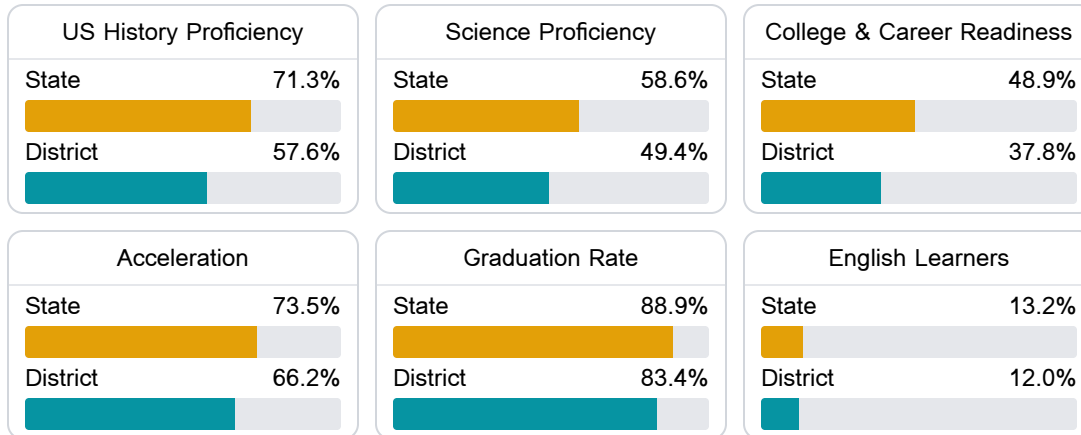

Math

Measurements of student performance on the statewide math assessment.

English

Measurements of student performance on the statewide English language arts (ELA) assessment.

Other Measures

Other measurements of student performance that factor into the accountability grade.

Detailed Assessment and Other Data

Student Performance

The following information shows each level of student performance on statewide assessments.

Math

English

Science

Student Assessment Participation

Other Data