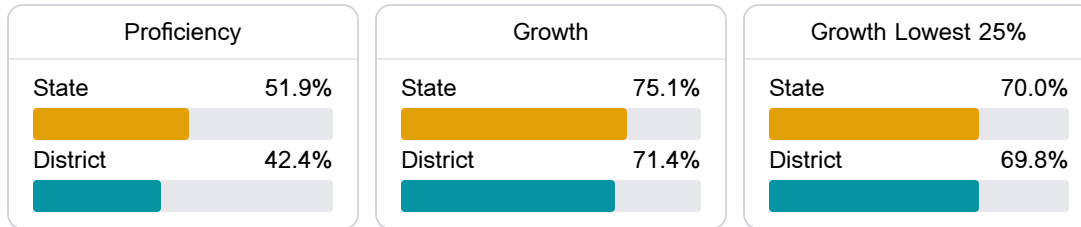

Copiah County School District

Hazlehurst, MS

254 West Gallatin Street
Hazlehurst, MS 39083

RICKEY CLOPTON
rickey.clopton@copiah.ms

School Accountability Grade Components

Mississippi's accountability system assigns "A" through "F" letter grades for schools and districts. Grades are based on student achievement, student growth, student participation in testing, and other academic measures.

Math

Measurements of student performance on the statewide math assessment.

English

Measurements of student performance on the statewide English language arts (ELA) assessment.

Other Measures

Other measurements of student performance that factor into the accountability grade.