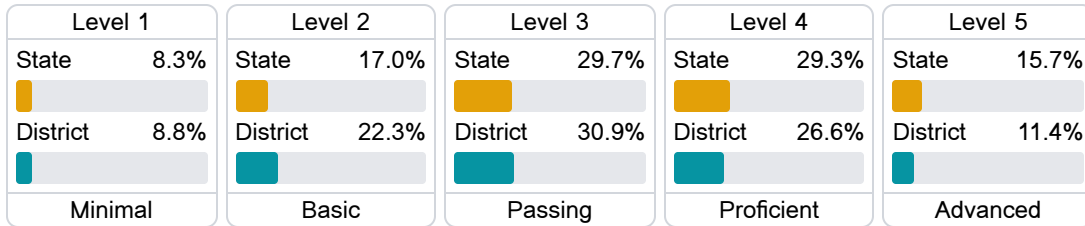

Detailed Assessment and Other Data

Student Performance

The following information shows each level of student performance on statewide assessments.

Math

English

Science

Student Assessment Participation

Other Data