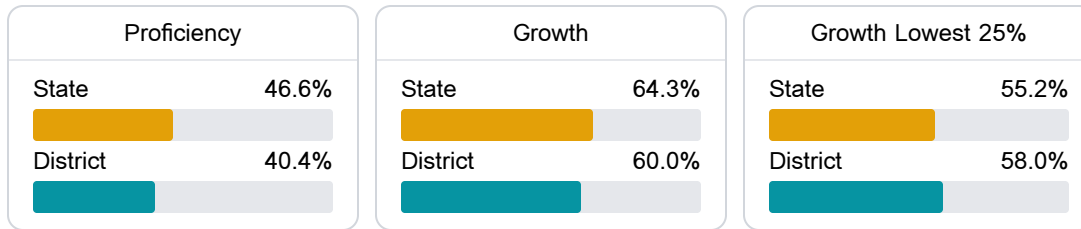

Copiah County School District

Hazlehurst, MS

254 West Gallatin Street
Hazlehurst, MS 39083

RICKEY CLOPTON
rickey.clopton@copiah.ms

School Accountability Grade Components

Mississippi's accountability system assigns "A" through "F" letter grades for schools and districts. Grades are based on student achievement, student growth, student participation in testing, and other academic measures.

Math

Measurements of student performance on the statewide math assessment.

English

Measurements of student performance on the statewide English language arts (ELA) assessment.

Other Measures

Other measurements of student performance that factor into the accountability grade.