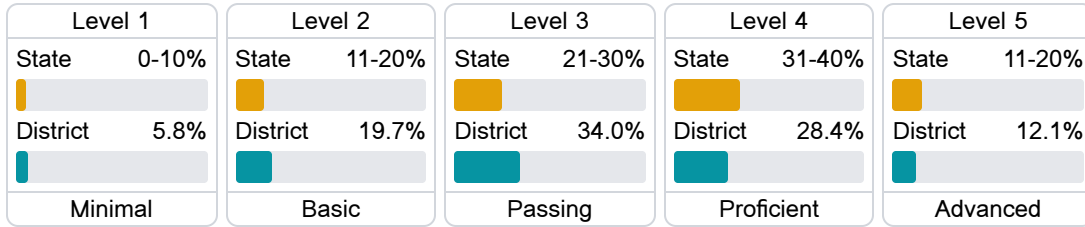

Math

Measurements of student performance on the statewide math assessment.

English

Measurements of student performance on the statewide English language arts (ELA) assessment.

Other Measures

Other measurements of student performance that factor into the accountability grade.

Detailed Assessment and Other Data

Student Performance

The following information shows each level of student performance on statewide assessments.

Math

English

Science

Student Assessment Participation

Other Data