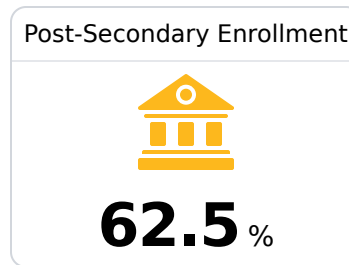

## Copiah County School District

Hazlehurst, MS

254 West Gallatin Street  
Hazlehurst, MS 39083

Rickey Clopton  
[rickey.clopton@copiah.ms](mailto:rickey.clopton@copiah.ms)

Due to the impact of COVID-19 on school closures in the 2019-20 school year and a waiver from the U.S. Department of Education, the Mississippi Department of Education (MDE) has no assessment and accountability data to report for the 2019-20 school year.