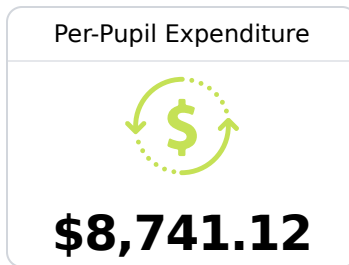

## Copiah County School District

Hazlehurst, MS

254 West Gallatin Street  
Hazlehurst, MS 39083

Rickey Clopton  
[rickey.clopton@copiah.ms](mailto:rickey.clopton@copiah.ms)

Due to the impact of COVID-19 on school closures in the 2019-20 school year and a waiver from the U.S. Department of Education, the Mississippi Department of Education (MDE) has no assessment and accountability data to report for the 2019-20 school year.