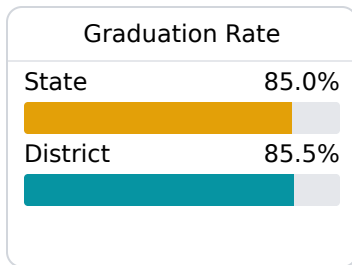

## Copiah County School District

Hazlehurst, MS

254 West Gallatin Street  
Hazlehurst, MS 39083

Rickey Clopton  
[rickey.clopton@copiah.ms](mailto:rickey.clopton@copiah.ms)

Due to the impact of COVID-19 on school closures in the 2019-20 school year and a waiver from the U.S. Department of Education, the Mississippi Department of Education (MDE) has no assessment and accountability data to report for the 2019-20 school year.