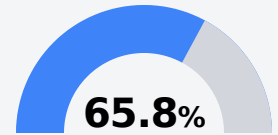

Teacher Data

94.0

Teachers

Experienced Teachers