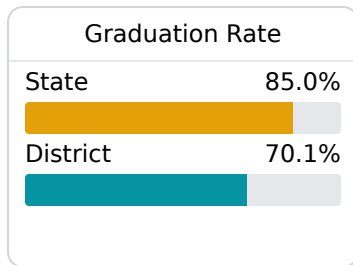

Coahoma County School District

Clarksdale, MS

1555 Lee Drive P.O. Box 820
Clarksdale, MS 38614

Dr. Virginia Young
vyoung@coahoma.k12.ms.us

Due to the impact of COVID-19 on school closures in the 2019-20 school year and a waiver from the U.S. Department of Education, the Mississippi Department of Education (MDE) has no assessment and accountability data to report for the 2019-20 school year.