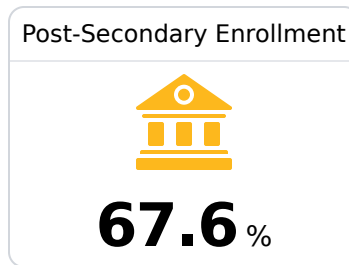

West Point Consolidated School District

West Point, MS

359 Commerce Street
West Point, MS 39773

Jermaine Taylor
jtaylor@westpoint.k12.ms.us

Due to the impact of COVID-19 on school closures in the 2019-20 school year and a waiver from the U.S. Department of Education, the Mississippi Department of Education (MDE) has no assessment and accountability data to report for the 2019-20 school year.