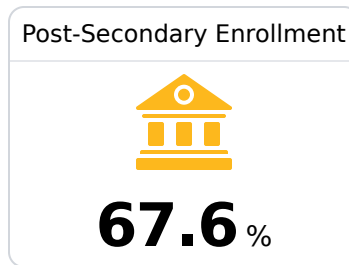

## West Point Consolidated School District

West Point, MS

359 Commerce Street  
West Point, MS 39773

Jermaine Taylor  
jtaylor@westpoint.k12.ms.us

Due to the impact of COVID-19 on school closures in the 2019-20 school year and a waiver from the U.S. Department of Education, the Mississippi Department of Education (MDE) has no assessment and accountability data to report for the 2019-20 school year.