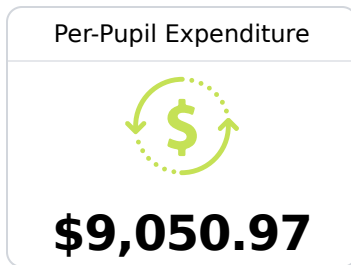

West Point Consolidated School District

West Point, MS

359 Commerce Street
West Point, MS 39773

Jermaine Taylor
jtaylor@westpoint.k12.ms.us

Due to the impact of COVID-19 on school closures in the 2019-20 school year and a waiver from the U.S. Department of Education, the Mississippi Department of Education (MDE) has no assessment and accountability data to report for the 2019-20 school year.