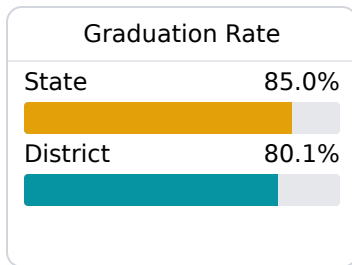

## West Point Consolidated School District

West Point, MS

359 Commerce Street  
West Point, MS 39773

Jermaine Taylor  
jtaylor@westpoint.k12.ms.us

Due to the impact of COVID-19 on school closures in the 2019-20 school year and a waiver from the U.S. Department of Education, the Mississippi Department of Education (MDE) has no assessment and accountability data to report for the 2019-20 school year.