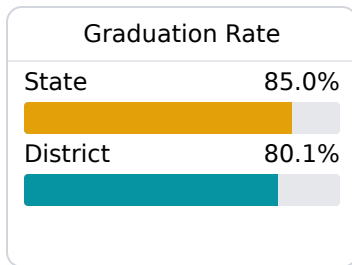

West Point Consolidated School District

West Point, MS

359 Commerce Street
West Point, MS 39773

Jermaine Taylor
jtaylor@westpoint.k12.ms.us

Due to the impact of COVID-19 on school closures in the 2019-20 school year and a waiver from the U.S. Department of Education, the Mississippi Department of Education (MDE) has no assessment and accountability data to report for the 2019-20 school year.