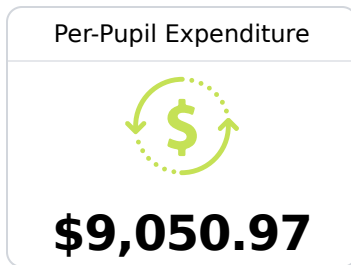

## West Point Consolidated School District

West Point, MS

359 Commerce Street  
West Point, MS 39773

Jermaine Taylor  
jtaylor@westpoint.k12.ms.us

Due to the impact of COVID-19 on school closures in the 2019-20 school year and a waiver from the U.S. Department of Education, the Mississippi Department of Education (MDE) has no assessment and accountability data to report for the 2019-20 school year.