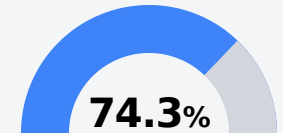

Teacher Data

119.3

Teachers

Experienced Teachers