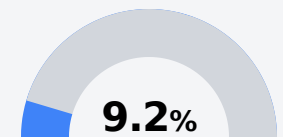

Provisional Teachers