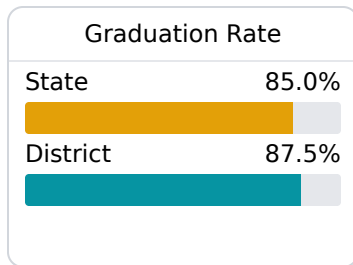

Quitman School District

Quitman, MS

104 East Franklin Street
Quitman, MS 39355

Dr. Minnie Dace
mdace@qsd12.org

Due to the impact of COVID-19 on school closures in the 2019-20 school year and a waiver from the U.S. Department of Education, the Mississippi Department of Education (MDE) has no assessment and accountability data to report for the 2019-20 school year.