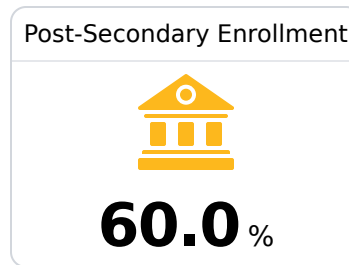

Quitman School District

Quitman, MS

104 East Franklin Street
Quitman, MS 39355

Dr. Minnie Dace
mdace@qsd12.org

Due to the impact of COVID-19 on school closures in the 2019-20 school year and a waiver from the U.S. Department of Education, the Mississippi Department of Education (MDE) has no assessment and accountability data to report for the 2019-20 school year.