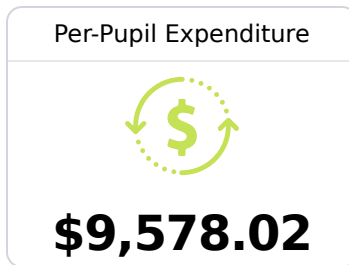

Quitman School District

Quitman, MS

104 East Franklin Street
Quitman, MS 39355

Dr. Minnie Dace
mdace@qsd12.org

Due to the impact of COVID-19 on school closures in the 2019-20 school year and a waiver from the U.S. Department of Education, the Mississippi Department of Education (MDE) has no assessment and accountability data to report for the 2019-20 school year.