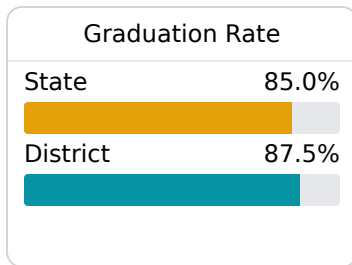

Quitman School District

Quitman, MS

104 East Franklin Street
Quitman, MS 39355

Dr. Minnie Dace
mdace@qsd12.org

Due to the impact of COVID-19 on school closures in the 2019-20 school year and a waiver from the U.S. Department of Education, the Mississippi Department of Education (MDE) has no assessment and accountability data to report for the 2019-20 school year.