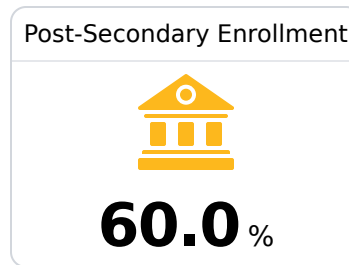

## Quitman School District

Quitman, MS

104 East Franklin Street  
Quitman, MS 39355

Dr. Minnie Dace  
mdace@qsd12.org

Due to the impact of COVID-19 on school closures in the 2019-20 school year and a waiver from the U.S. Department of Education, the Mississippi Department of Education (MDE) has no assessment and accountability data to report for the 2019-20 school year.