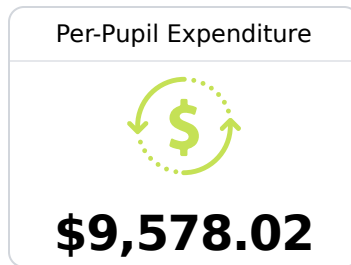

Quitman School District

Quitman, MS

104 East Franklin Street
Quitman, MS 39355

Dr. Minnie Dace
mdace@qsd12.org

Due to the impact of COVID-19 on school closures in the 2019-20 school year and a waiver from the U.S. Department of Education, the Mississippi Department of Education (MDE) has no assessment and accountability data to report for the 2019-20 school year.