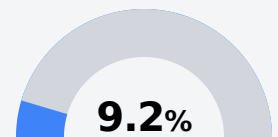

Provisional Teachers