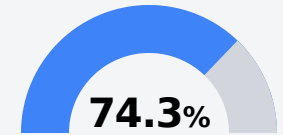

Teacher Data

119.3

Teachers

Experienced Teachers