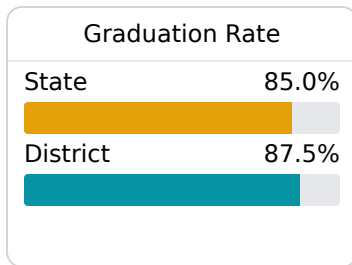

## Quitman School District

Quitman, MS

104 East Franklin Street  
Quitman, MS 39355

Dr. Minnie Dace  
mdace@qsd12.org

Due to the impact of COVID-19 on school closures in the 2019-20 school year and a waiver from the U.S. Department of Education, the Mississippi Department of Education (MDE) has no assessment and accountability data to report for the 2019-20 school year.