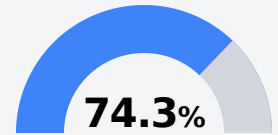

Teacher Data

119.3

Teachers

Experienced Teachers