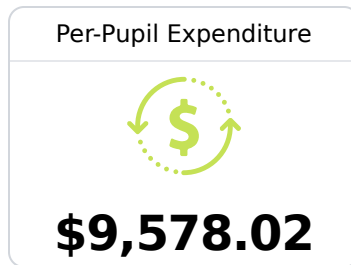

## Quitman School District

Quitman, MS

104 East Franklin Street  
Quitman, MS 39355

Dr. Minnie Dace  
mdace@qsd12.org

Due to the impact of COVID-19 on school closures in the 2019-20 school year and a waiver from the U.S. Department of Education, the Mississippi Department of Education (MDE) has no assessment and accountability data to report for the 2019-20 school year.