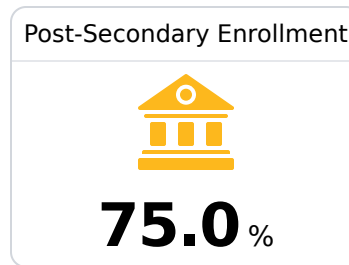

District Report Card 2019 - 2020

For more detailed information, please visit <https://msrc.mdek12.org>.

Enterprise School District

Enterprise, MS

503 RIVER ROAD
Enterprise, MS 39330

Mike Weathers
mweathers@esd.k12.ms.us

Due to the impact of COVID-19 on school closures in the 2019-20 school year and a waiver from the U.S. Department of Education, the Mississippi Department of Education (MDE) has no assessment and accountability data to report for the 2019-20 school year.

Teacher Data

77.7

Teachers

92.3%

Experienced Teachers

0.0%

Provisional Teachers

100.0%

In-Field Teachers