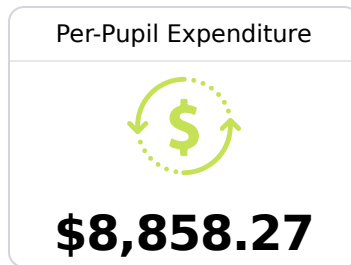

Due to the impact of COVID-19 on school closures in the 2019-20 school year and a waiver from the U.S. Department of Education, the Mississippi Department of Education (MDE) has no assessment and accountability data to report for the 2019-20 school year.