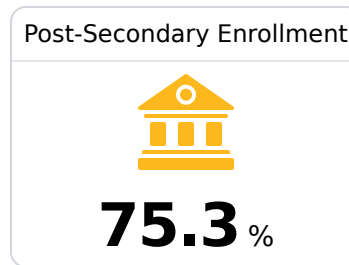

## **B** Choctaw County School District

Ackerman, MS

 19 East Main Street  
Ackerman, MS 39735

 Stewart G. Beard Jr.  
glenbeard@choctawsd.ms

Due to the impact of COVID-19 on school closures in the 2019-20 school year and a waiver from the U.S. Department of Education, the Mississippi Department of Education (MDE) has no assessment and accountability data to report for the 2019-20 school year.