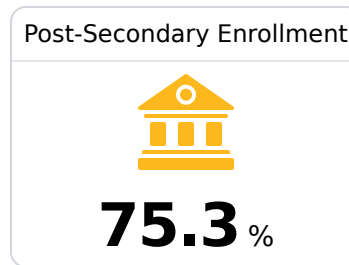

B Choctaw County School District

Ackerman, MS

 19 East Main Street
Ackerman, MS 39735

 Stewart G. Beard Jr.
glenbeard@choctawsd.ms

Due to the impact of COVID-19 on school closures in the 2019-20 school year and a waiver from the U.S. Department of Education, the Mississippi Department of Education (MDE) has no assessment and accountability data to report for the 2019-20 school year.