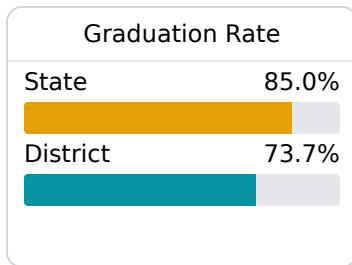

B Choctaw County School District

Ackerman, MS

 19 East Main Street
Ackerman, MS 39735

 Stewart G. Beard Jr.
glenbeard@choctawsd.ms

Due to the impact of COVID-19 on school closures in the 2019-20 school year and a waiver from the U.S. Department of Education, the Mississippi Department of Education (MDE) has no assessment and accountability data to report for the 2019-20 school year.