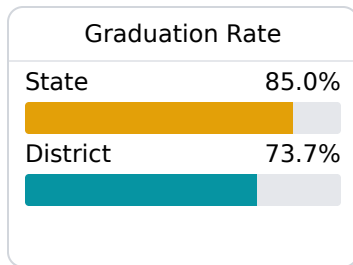

## **B** Choctaw County School District

Ackerman, MS

 19 East Main Street  
Ackerman, MS 39735

 Stewart G. Beard Jr.  
glenbeard@choctawsd.ms

Due to the impact of COVID-19 on school closures in the 2019-20 school year and a waiver from the U.S. Department of Education, the Mississippi Department of Education (MDE) has no assessment and accountability data to report for the 2019-20 school year.