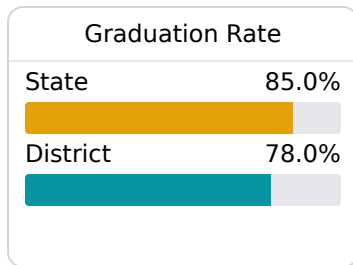

Okolona Separate School District

Okolona, MS

411 WEST MAIN STREET
Okolona, MS 38860

DR. PAUL MOTON
pmoton@okolona.k12.ms.us

Due to the impact of COVID-19 on school closures in the 2019-20 school year and a waiver from the U.S. Department of Education, the Mississippi Department of Education (MDE) has no assessment and accountability data to report for the 2019-20 school year.