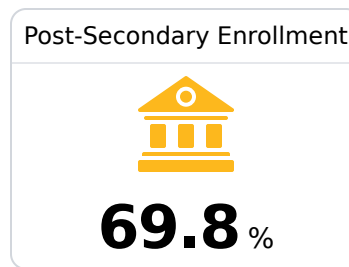

D Okolona Separate School District

Okolona, MS

 411 WEST MAIN STREET
Okolona, MS 38860

 CHAD SPENCE
cspence@okolona.k12.ms.us

Due to the impact of COVID-19 on school closures in the 2019-20 school year and a waiver from the U.S. Department of Education, the Mississippi Department of Education (MDE) has no assessment and accountability data to report for the 2019-20 school year.