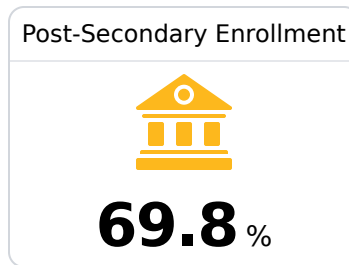

## Okolona Separate School District

Okolona, MS

411 WEST MAIN STREET  
Okolona, MS 38860

DR. PAUL MOTON  
pmoton@okolona.k12.ms.us

Due to the impact of COVID-19 on school closures in the 2019-20 school year and a waiver from the U.S. Department of Education, the Mississippi Department of Education (MDE) has no assessment and accountability data to report for the 2019-20 school year.