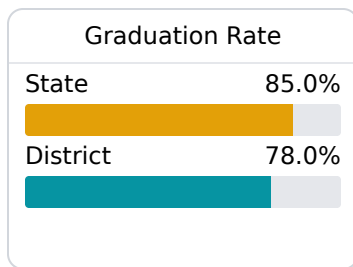

Okolona Separate School District

Okolona, MS

411 WEST MAIN STREET
Okolona, MS 38860

DR. PAUL MOTON
pmoton@okolona.k12.ms.us

Due to the impact of COVID-19 on school closures in the 2019-20 school year and a waiver from the U.S. Department of Education, the Mississippi Department of Education (MDE) has no assessment and accountability data to report for the 2019-20 school year.