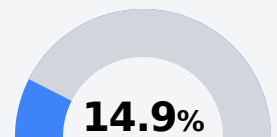

Provisional Teachers