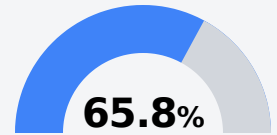

Teacher Data

48.2

Teachers

Experienced Teachers