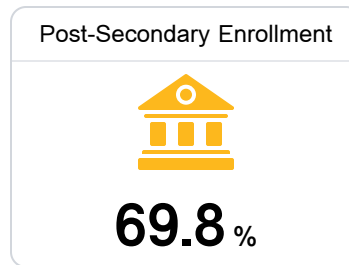

District Report Card 2019 - 2020

For more detailed information, please visit <https://msrc.mdek12.org>.

Okolona Separate School District

Okolona, MS

411 WEST MAIN STREET
Okolona, MS 38860

DR. PAUL MOTON
pmoton@okolona.k12.ms.us

Due to the impact of COVID-19 on school closures in the 2019-20 school year and a waiver from the U.S. Department of Education, the Mississippi Department of Education (MDE) has no assessment and accountability data to report for the 2019-20 school year.

Teacher Data

48.2

Teachers

65.8%

Experienced Teachers

14.9%

Provisional Teachers

88.8%

In-Field Teachers