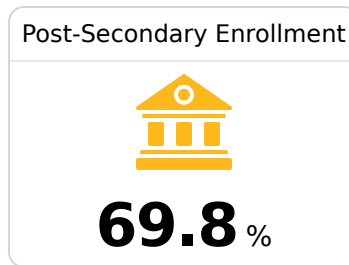

Okolona Separate School District

Okolona, MS

411 WEST MAIN STREET
Okolona, MS 38860

DR. PAUL MOTON
pmoton@okolona.k12.ms.us

Due to the impact of COVID-19 on school closures in the 2019-20 school year and a waiver from the U.S. Department of Education, the Mississippi Department of Education (MDE) has no assessment and accountability data to report for the 2019-20 school year.