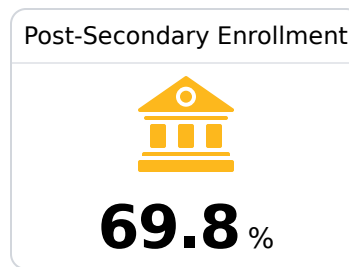

Okolona Separate School District

Okolona, MS

411 WEST MAIN STREET
Okolona, MS 38860

DR. PAUL MOTON
pmoton@okolona.k12.ms.us

Due to the impact of COVID-19 on school closures in the 2019-20 school year and a waiver from the U.S. Department of Education, the Mississippi Department of Education (MDE) has no assessment and accountability data to report for the 2019-20 school year.