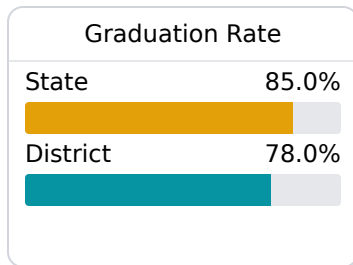

## Okolona Separate School District

Okolona, MS

411 WEST MAIN STREET  
Okolona, MS 38860

DR. PAUL MOTON  
pmoton@okolona.k12.ms.us

Due to the impact of COVID-19 on school closures in the 2019-20 school year and a waiver from the U.S. Department of Education, the Mississippi Department of Education (MDE) has no assessment and accountability data to report for the 2019-20 school year.