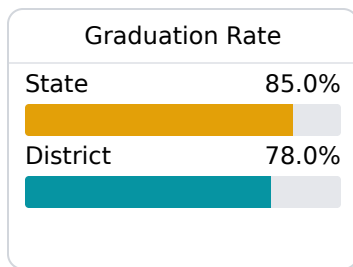

D Okolona Separate School District

Okolona, MS

 411 WEST MAIN STREET
Okolona, MS 38860

 CHAD SPENCE
cspence@okolona.k12.ms.us

Due to the impact of COVID-19 on school closures in the 2019-20 school year and a waiver from the U.S. Department of Education, the Mississippi Department of Education (MDE) has no assessment and accountability data to report for the 2019-20 school year.