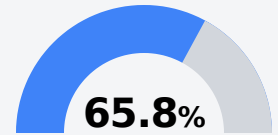

Teacher Data

48.2

Teachers

Experienced Teachers