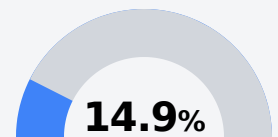

Provisional Teachers