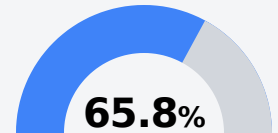

Teacher Data

48.2

Teachers

Experienced Teachers