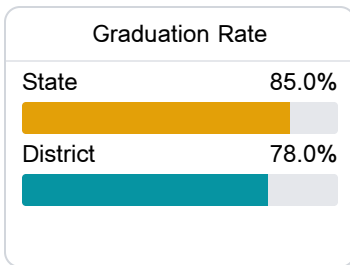

District Report Card 2019 - 2020

For more detailed information, please visit <https://msrc.mdek12.org>.

Okolona Separate School District

Okolona, MS

411 WEST MAIN STREET
Okolona, MS 38860

DR. PAUL MOTON
pmoton@okolona.k12.ms.us

Due to the impact of COVID-19 on school closures in the 2019-20 school year and a waiver from the U.S. Department of Education, the Mississippi Department of Education (MDE) has no assessment and accountability data to report for the 2019-20 school year.

Teacher Data

48.2

Teachers

65.8%

Experienced Teachers

14.9%

Provisional Teachers

88.8%

In-Field Teachers