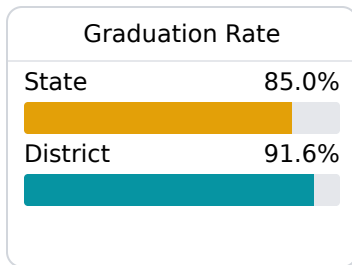

Calhoun County School District

Pittsboro, MS

119 WEST MAIN
Pittsboro, MS 38951

Lisa Langford
llangford@calhounk12.com

Due to the impact of COVID-19 on school closures in the 2019-20 school year and a waiver from the U.S. Department of Education, the Mississippi Department of Education (MDE) has no assessment and accountability data to report for the 2019-20 school year.