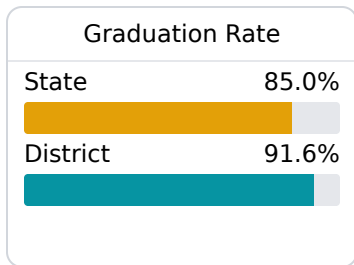

Calhoun County School District

Pittsboro, MS

119 WEST MAIN
Pittsboro, MS 38951

Lisa Langford
llangford@calhounk12.com

Due to the impact of COVID-19 on school closures in the 2019-20 school year and a waiver from the U.S. Department of Education, the Mississippi Department of Education (MDE) has no assessment and accountability data to report for the 2019-20 school year.