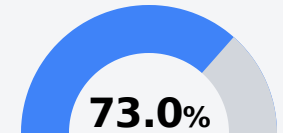

Teacher Data

177.2

Teachers

Experienced Teachers