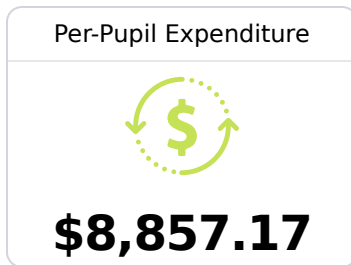

Calhoun County School District

Pittsboro, MS

119 WEST MAIN
Pittsboro, MS 38951

Lisa Langford
llangford@calhounk12.com

Due to the impact of COVID-19 on school closures in the 2019-20 school year and a waiver from the U.S. Department of Education, the Mississippi Department of Education (MDE) has no assessment and accountability data to report for the 2019-20 school year.