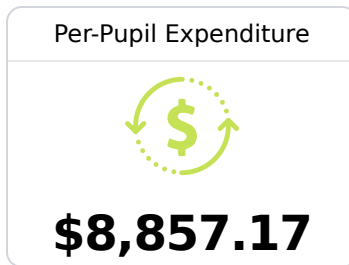

Calhoun County School District

Pittsboro, MS

119 WEST MAIN
Pittsboro, MS 38951

Lisa Langford
llangford@calhounk12.com

Due to the impact of COVID-19 on school closures in the 2019-20 school year and a waiver from the U.S. Department of Education, the Mississippi Department of Education (MDE) has no assessment and accountability data to report for the 2019-20 school year.