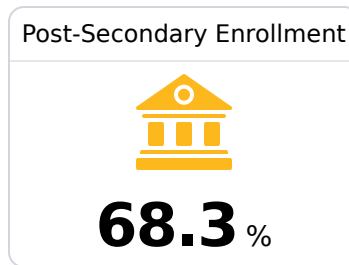

Calhoun County School District

Pittsboro, MS

119 WEST MAIN
Pittsboro, MS 38951

Lisa Langford
llangford@calhounk12.com

Due to the impact of COVID-19 on school closures in the 2019-20 school year and a waiver from the U.S. Department of Education, the Mississippi Department of Education (MDE) has no assessment and accountability data to report for the 2019-20 school year.