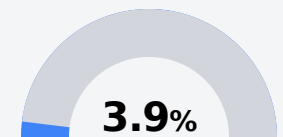

Provisional Teachers