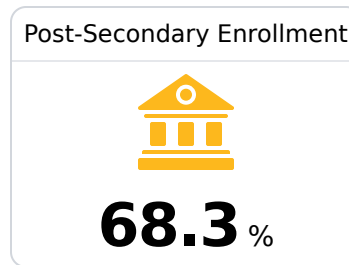

Calhoun County School District

Pittsboro, MS

119 WEST MAIN
Pittsboro, MS 38951

Lisa Langford
llangford@calhounk12.com

Due to the impact of COVID-19 on school closures in the 2019-20 school year and a waiver from the U.S. Department of Education, the Mississippi Department of Education (MDE) has no assessment and accountability data to report for the 2019-20 school year.