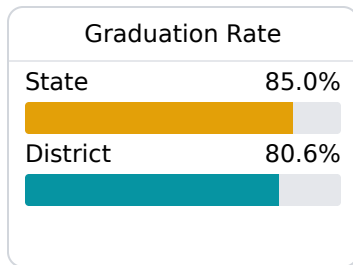

West Bolivar Consolidated School District

Rosedale, MS

909 Highway 8 PO Box 189
Rosedale, MS 38769

Melvin Cook, Jr.
mcook@wbcsdk12.org

Due to the impact of COVID-19 on school closures in the 2019-20 school year and a waiver from the U.S. Department of Education, the Mississippi Department of Education (MDE) has no assessment and accountability data to report for the 2019-20 school year.