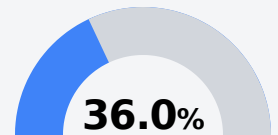

Provisional Teachers