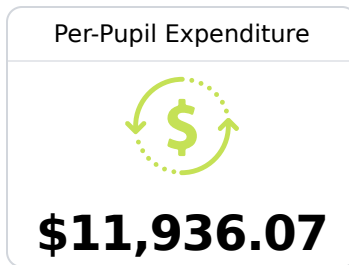

West Bolivar Consolidated School District

Rosedale, MS

909 Highway 8 PO Box 189
Rosedale, MS 38769

Melvin Cook, Jr.
mcook@wbcsdk12.org

Due to the impact of COVID-19 on school closures in the 2019-20 school year and a waiver from the U.S. Department of Education, the Mississippi Department of Education (MDE) has no assessment and accountability data to report for the 2019-20 school year.