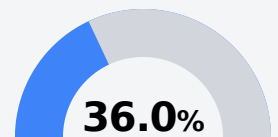

Provisional Teachers