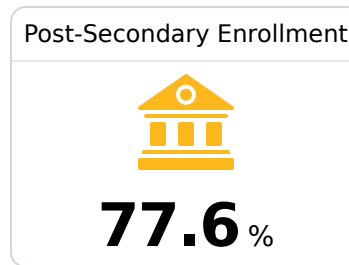

West Bolivar Consolidated School District

Rosedale, MS

909 Highway 8 PO Box 189
Rosedale, MS 38769

Melvin Cook, Jr.
mcook@wbcsdk12.org

Due to the impact of COVID-19 on school closures in the 2019-20 school year and a waiver from the U.S. Department of Education, the Mississippi Department of Education (MDE) has no assessment and accountability data to report for the 2019-20 school year.