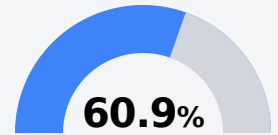

Teacher Data

105.8

Teachers

Experienced Teachers