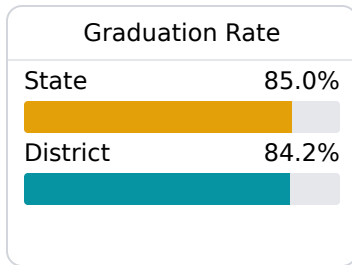

North Bolivar Consolidated School District

Mound Bayou, MS

204 N Edwards St.
Mound Bayou, MS 38762

Maurice Smith
msmith@nbcsd.k12.ms.us

Due to the impact of COVID-19 on school closures in the 2019-20 school year and a waiver from the U.S. Department of Education, the Mississippi Department of Education (MDE) has no assessment and accountability data to report for the 2019-20 school year.