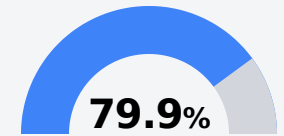

Teacher Data

69.5

Teachers

Experienced Teachers