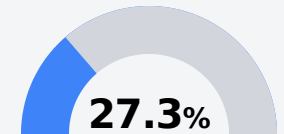

Provisional Teachers