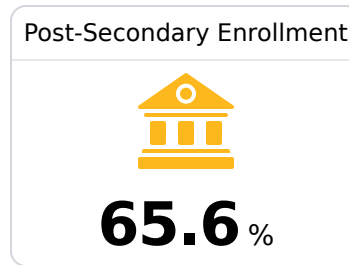

North Bolivar Consolidated School District

Mound Bayou, MS

204 N Edwards St.
Mound Bayou, MS 38762

Maurice Smith
msmith@nbcsd.k12.ms.us

Due to the impact of COVID-19 on school closures in the 2019-20 school year and a waiver from the U.S. Department of Education, the Mississippi Department of Education (MDE) has no assessment and accountability data to report for the 2019-20 school year.