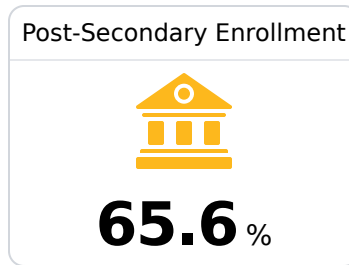

North Bolivar Consolidated School District

Mound Bayou, MS

204 N Edwards St.
Mound Bayou, MS 38762

Maurice Smith
msmith@nbcsd.k12.ms.us

Due to the impact of COVID-19 on school closures in the 2019-20 school year and a waiver from the U.S. Department of Education, the Mississippi Department of Education (MDE) has no assessment and accountability data to report for the 2019-20 school year.