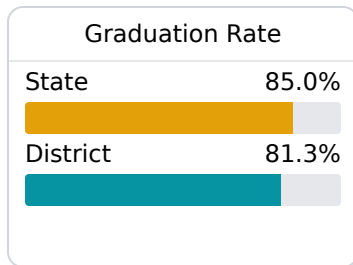

Cleveland School District

Cleveland, MS

305 MERRITT DRIVE
Cleveland, MS 38732

Dr. Lisa Bramuchi
lbramuchi@cleveland.k12.ms.us

Due to the impact of COVID-19 on school closures in the 2019-20 school year and a waiver from the U.S. Department of Education, the Mississippi Department of Education (MDE) has no assessment and accountability data to report for the 2019-20 school year.