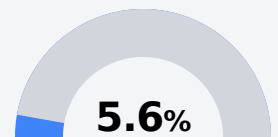

Provisional Teachers