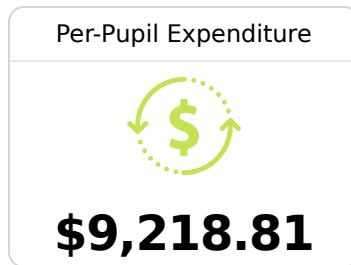

Cleveland School District

Cleveland, MS

305 MERRITT DRIVE
Cleveland, MS 38732

Dr. Lisa Bramuchi
lbramuchi@cleveland.k12.ms.us

Due to the impact of COVID-19 on school closures in the 2019-20 school year and a waiver from the U.S. Department of Education, the Mississippi Department of Education (MDE) has no assessment and accountability data to report for the 2019-20 school year.