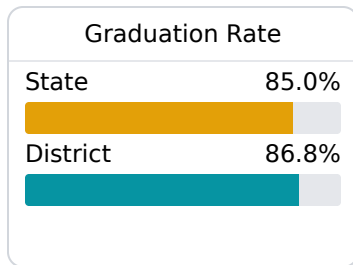

Benton County School District

Ashland, MS

31 Main Street
Ashland, MS 38603

Dr. Regina Biggers
rbiggers@benton.k12.ms.us

Due to the impact of COVID-19 on school closures in the 2019-20 school year and a waiver from the U.S. Department of Education, the Mississippi Department of Education (MDE) has no assessment and accountability data to report for the 2019-20 school year.