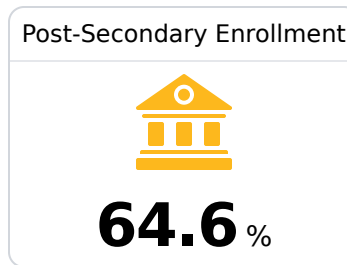

Benton County School District

Ashland, MS

31 Main Street
Ashland, MS 38603

Dr. Regina Biggers
rbiggers@benton.k12.ms.us

Due to the impact of COVID-19 on school closures in the 2019-20 school year and a waiver from the U.S. Department of Education, the Mississippi Department of Education (MDE) has no assessment and accountability data to report for the 2019-20 school year.