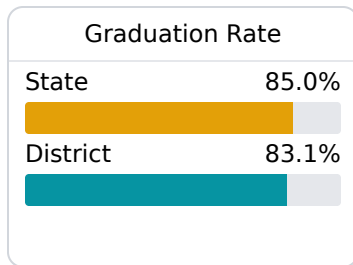

D Attala County School District Kosciusko, MS

 100 COURTHOUSE SUITE 3
Kosciusko, MS 39090

 Kyle Hammond
khammond@attala.k12.ms.us

Due to the impact of COVID-19 on school closures in the 2019-20 school year and a waiver from the U.S. Department of Education, the Mississippi Department of Education (MDE) has no assessment and accountability data to report for the 2019-20 school year.