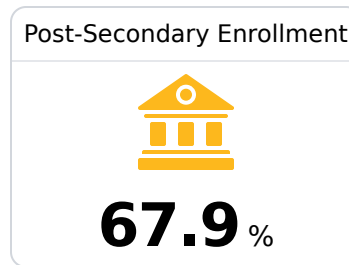

## **D** Attala County School District Kosciusko, MS

 100 COURTHOUSE SUITE 3  
Kosciusko, MS 39090

 Kyle Hammond  
khammond@attala.k12.ms.us

Due to the impact of COVID-19 on school closures in the 2019-20 school year and a waiver from the U.S. Department of Education, the Mississippi Department of Education (MDE) has no assessment and accountability data to report for the 2019-20 school year.