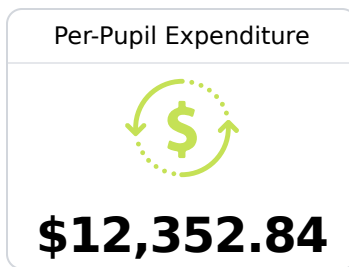

## **D** Attala County School District Kosciusko, MS

 100 COURTHOUSE SUITE 3  
Kosciusko, MS 39090

 Kyle Hammond  
khammond@attala.k12.ms.us

Due to the impact of COVID-19 on school closures in the 2019-20 school year and a waiver from the U.S. Department of Education, the Mississippi Department of Education (MDE) has no assessment and accountability data to report for the 2019-20 school year.