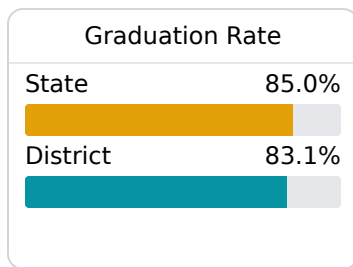

## **D** Attala County School District Kosciusko, MS

 100 COURTHOUSE SUITE 3  
Kosciusko, MS 39090

 Kyle Hammond  
khammond@attala.k12.ms.us

Due to the impact of COVID-19 on school closures in the 2019-20 school year and a waiver from the U.S. Department of Education, the Mississippi Department of Education (MDE) has no assessment and accountability data to report for the 2019-20 school year.