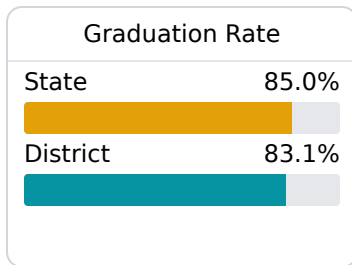

## **D** Attala County School District Kosciusko, MS

 100 COURTHOUSE SUITE 3  
Kosciusko, MS 39090

 Kyle Hammond  
khammond@attala.k12.ms.us

Due to the impact of COVID-19 on school closures in the 2019-20 school year and a waiver from the U.S. Department of Education, the Mississippi Department of Education (MDE) has no assessment and accountability data to report for the 2019-20 school year.