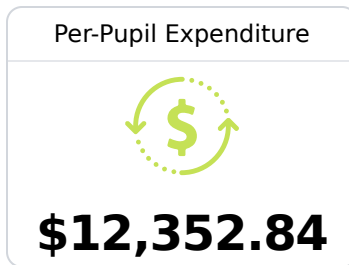

## **D** Attala County School District Kosciusko, MS

 100 COURTHOUSE SUITE 3  
Kosciusko, MS 39090

 Kyle Hammond  
khammond@attala.k12.ms.us

Due to the impact of COVID-19 on school closures in the 2019-20 school year and a waiver from the U.S. Department of Education, the Mississippi Department of Education (MDE) has no assessment and accountability data to report for the 2019-20 school year.