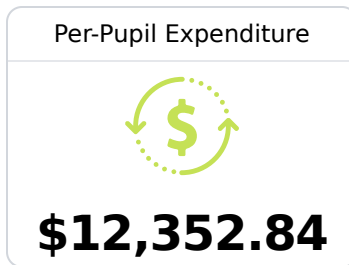

D Attala County School District Kosciusko, MS

 100 COURTHOUSE SUITE 3
Kosciusko, MS 39090

 Kyle Hammond
khammond@attala.k12.ms.us

Due to the impact of COVID-19 on school closures in the 2019-20 school year and a waiver from the U.S. Department of Education, the Mississippi Department of Education (MDE) has no assessment and accountability data to report for the 2019-20 school year.