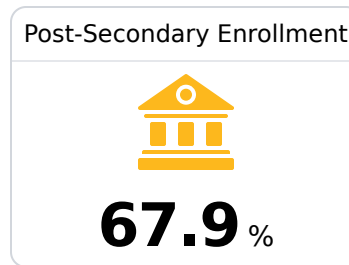

D Attala County School District Kosciusko, MS

 100 COURTHOUSE SUITE 3
Kosciusko, MS 39090

 Kyle Hammond
khammond@attala.k12.ms.us

Due to the impact of COVID-19 on school closures in the 2019-20 school year and a waiver from the U.S. Department of Education, the Mississippi Department of Education (MDE) has no assessment and accountability data to report for the 2019-20 school year.