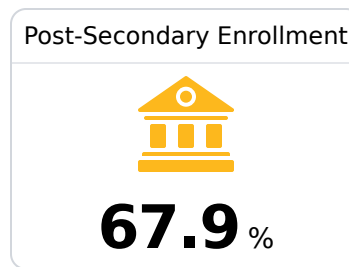

## **D** Attala County School District Kosciusko, MS

 100 COURTHOUSE SUITE 3  
Kosciusko, MS 39090

 Kyle Hammond  
khammond@attala.k12.ms.us

Due to the impact of COVID-19 on school closures in the 2019-20 school year and a waiver from the U.S. Department of Education, the Mississippi Department of Education (MDE) has no assessment and accountability data to report for the 2019-20 school year.