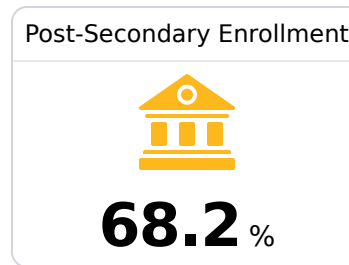

Alcorn School District

Corinth, MS

31 CR 401 P.O. Box 1420
Corinth, MS 38834

Brandon Quinn
bquinn@alcornschools.org

Due to the impact of COVID-19 on school closures in the 2019-20 school year and a waiver from the U.S. Department of Education, the Mississippi Department of Education (MDE) has no assessment and accountability data to report for the 2019-20 school year.