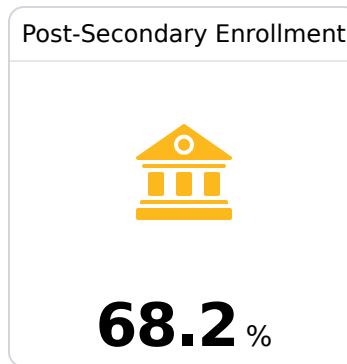

Alcorn School District

Corinth, MS

31 CR 401 P.O. Box 1420
Corinth, MS 38834

Bill Brand
bbrand@alcornschools.org

Due to the impact of COVID-19 on school closures in the 2019-20 school year and a waiver from the U.S. Department of Education, the Mississippi Department of Education (MDE) has no assessment and accountability data to report for the 2019-20 school year.