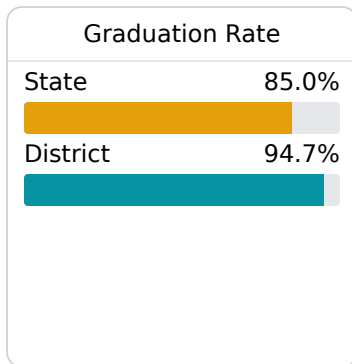

Alcorn School District

Corinth, MS

31 CR 401 P.O. Box 1420
Corinth, MS 38834

Bill Brand
bbrand@alcornschools.org

Due to the impact of COVID-19 on school closures in the 2019-20 school year and a waiver from the U.S. Department of Education, the Mississippi Department of Education (MDE) has no assessment and accountability data to report for the 2019-20 school year.