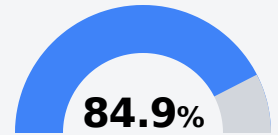

Teacher Data

243.1

Teachers

Experienced Teachers