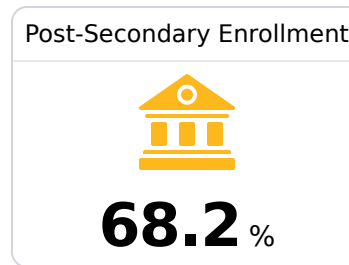

## Alcorn School District

Corinth, MS

31 CR 401 P.O. Box 1420  
Corinth, MS 38834

Brandon Quinn  
bquinn@alcornschools.org

Due to the impact of COVID-19 on school closures in the 2019-20 school year and a waiver from the U.S. Department of Education, the Mississippi Department of Education (MDE) has no assessment and accountability data to report for the 2019-20 school year.