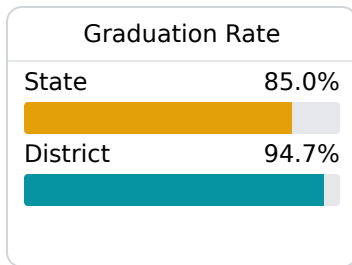

## Alcorn School District

Corinth, MS

31 CR 401 P.O. Box 1420  
Corinth, MS 38834

Brandon Quinn  
bquinn@alcornschools.org

Due to the impact of COVID-19 on school closures in the 2019-20 school year and a waiver from the U.S. Department of Education, the Mississippi Department of Education (MDE) has no assessment and accountability data to report for the 2019-20 school year.