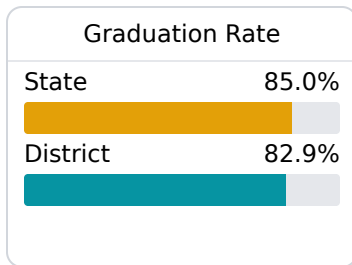

## Natchez-Adams School District

Natchez, MS

10 Homochitto Street  
Natchez, MS 39121

Zandra McDonald-Green Interim Supt.  
zanmcdonald@natchez.k12.ms.us

Due to the impact of COVID-19 on school closures in the 2019-20 school year and a waiver from the U.S. Department of Education, the Mississippi Department of Education (MDE) has no assessment and accountability data to report for the 2019-20 school year.