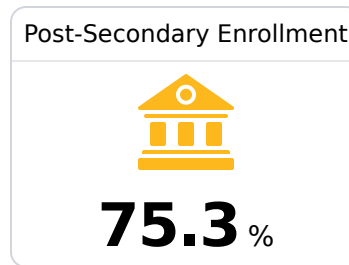

## Natchez-Adams School District

Natchez, MS

10 Homochitto Street  
Natchez, MS 39121

Zandra McDonald-Green Interim Supt.  
zanmcdonald@natchez.k12.ms.us

Due to the impact of COVID-19 on school closures in the 2019-20 school year and a waiver from the U.S. Department of Education, the Mississippi Department of Education (MDE) has no assessment and accountability data to report for the 2019-20 school year.