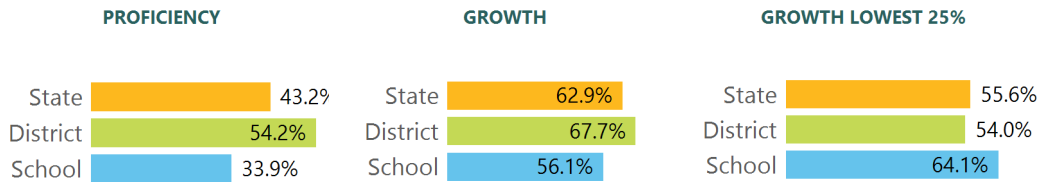

School Report Card 2017 - 2018

For more detailed information, please visit <http://msrc.mdek12.org>.

Central Elementary Gulfport School District

Grade

B

1043 Pass Road
Gulfport, MS 39501
Aaron Diaz
aaron.diaz@gulfportschools.org

SCHOOL ACCOUNTABILITY GRADE COMPONENTS

Mississippi's accountability system assigns "A" through "F" letter grades for schools and districts. Grades are based on student achievement, student growth, student participation in testing, and other academic measures.

Math

Measurements of student performance on the statewide math assessment.

English

Measurements of student performance on the statewide English language arts (ELA) assessment.