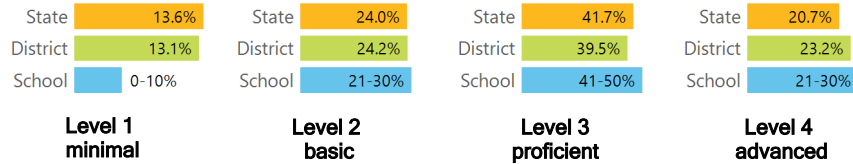

TEACHER DATA

27.8

Teachers

Experienced Teachers

Provisional Teachers

In-field Teachers

DETAILED ASSESSMENT AND OTHER DATA

Student Performance

The following information shows each level of student performance on statewide assessments.

MATH

ENGLISH

SCIENCE

Assessment Participation

Discipline

14
INCIDENTS OF VIOLENCE

OTHER DATA