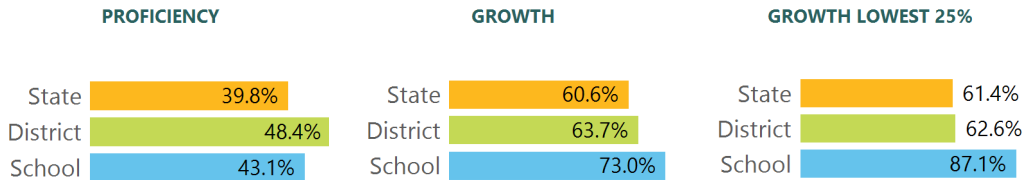

SCHOOL ACCOUNTABILITY GRADE COMPONENTS

Mississippi's accountability system assigns "A" through "F" letter grades for schools and districts. Grades are based on student achievement, student growth, student participation in testing, and other academic measures.

Math

Measurements of student performance on the statewide math assessment.

English

Measurements of student performance on the statewide English language arts (ELA) assessment.

Other Measures

Other measurements of student performance that factor into the accountability grade.