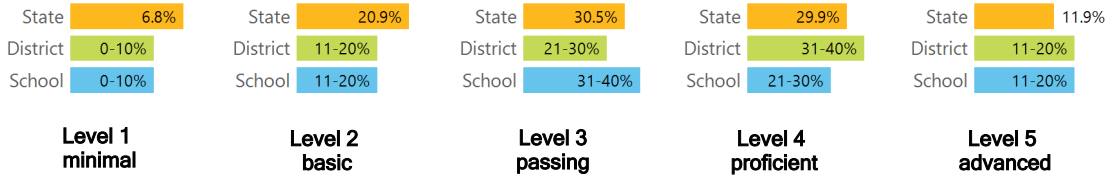

Math

Measurements of student performance on the statewide math assessment.

English

Measurements of student performance on the statewide English language arts (ELA) assessment.

Other Measures

Other measurements of student performance that factor into the accountability grade.

TEACHER DATA

27.8

Teachers

Experienced Teachers

Provisional Teachers

In-field Teachers

DETAILED ASSESSMENT AND OTHER DATA

Student Performance

The following information shows each level of student performance on statewide assessments.

MATH

ENGLISH

SCIENCE

Assessment Participation

Discipline

14
INCIDENTS OF VIOLENCE

OTHER DATA