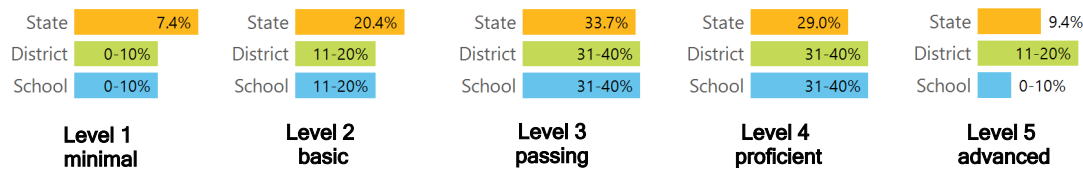

TEACHER DATA

27.8

Teachers

Experienced Teachers

Provisional Teachers

In-field Teachers

DETAILED ASSESSMENT AND OTHER DATA

Student Performance

The following information shows each level of student performance on statewide assessments.

MATH

ENGLISH

SCIENCE

Assessment Participation

Discipline

14
INCIDENTS OF VIOLENCE

OTHER DATA