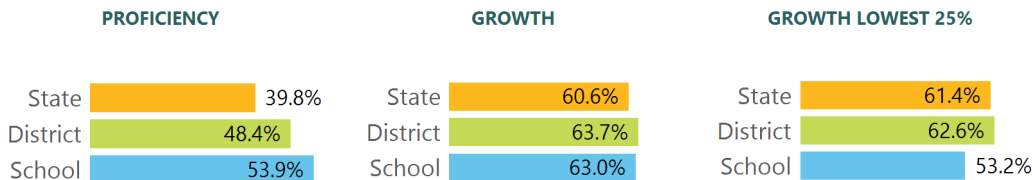

School Report Card 2017 - 2018

For more detailed information, please visit <http://msrc.mdek12.org>.

Bayou View Middle School Gulfport School District

Grade

B

212 43RD STREET
Gulfport, MS 39507
Jonathan Dill
jonathan.dill@gulfportschools.org

Identified for

Additional Targeted Support & Improvement

SCHOOL ACCOUNTABILITY GRADE COMPONENTS

Mississippi's accountability system assigns "A" through "F" letter grades for schools and districts. Grades are based on student achievement, student growth, student participation in testing, and other academic measures.

Math

Measurements of student performance on the statewide math assessment.

English

Measurements of student performance on the statewide English language arts (ELA) assessment.

Other Measures

Other measurements of student performance that factor into the accountability grade.

TEACHER DATA

43.3

Teachers

82.5%

Experienced Teachers

0.0%

Provisional Teachers

100.0%

In-field Teachers