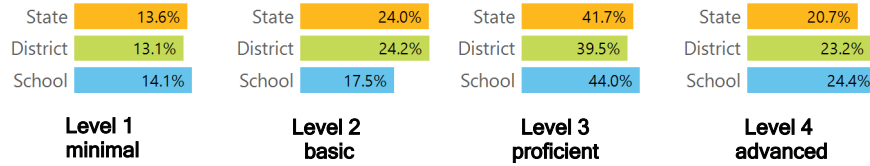

### Other Measures

Other measurements of student performance that factor into the accountability grade.

### TEACHER DATA

**43.3**

Teachers

**82.5%**

Experienced Teachers

**0.0%**

Provisional Teachers

**100.0%**

In-field Teachers

DETAILED ASSESSMENT AND OTHER DATA

Student Performance

The following information shows each level of student performance on statewide assessments.

MATH

ENGLISH

SCIENCE

Assessment Participation