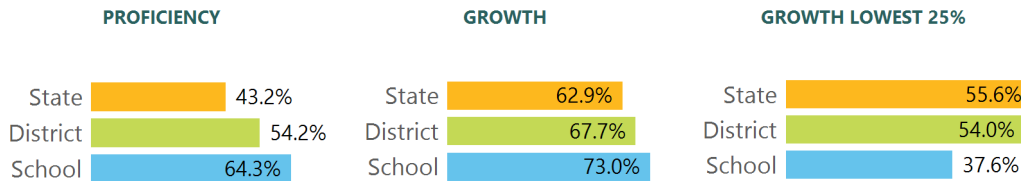

School Report Card 2017 - 2018

For more detailed information, please visit <http://msrc.mdek12.org>.

Bayou View Middle School Gulfport School District

Grade

B

212 43RD STREET
Gulfport, MS 39507
Jonathan Dill
jonathan.dill@gulfportschools.org

Identified for

Additional Targeted Support & Improvement

SCHOOL ACCOUNTABILITY GRADE COMPONENTS

Mississippi's accountability system assigns "A" through "F" letter grades for schools and districts. Grades are based on student achievement, student growth, student participation in testing, and other academic measures.

Math

Measurements of student performance on the statewide math assessment.

English

Measurements of student performance on the statewide English language arts (ELA) assessment.