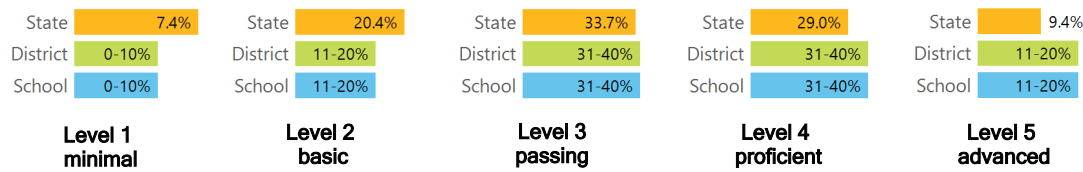

### Other Measures

Other measurements of student performance that factor into the accountability grade.

### TEACHER DATA

**43.3**

Teachers

**82.5%**

Experienced Teachers

**0.0%**

Provisional Teachers

**100.0%**

In-field Teachers

DETAILED ASSESSMENT AND OTHER DATA

Student Performance

The following information shows each level of student performance on statewide assessments.

MATH

ENGLISH

SCIENCE

Assessment Participation