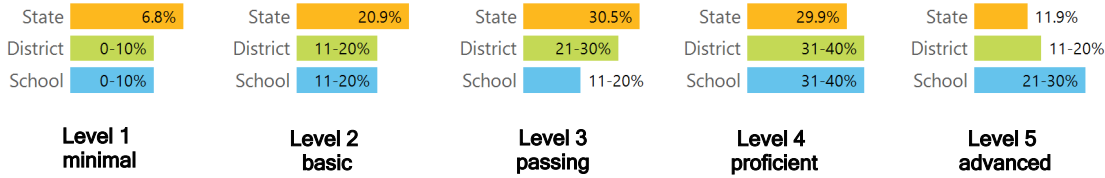

### Other Measures

Other measurements of student performance that factor into the accountability grade.

### TEACHER DATA

**43.3**

Teachers

**82.5%**

Experienced Teachers

**0.0%**

Provisional Teachers

**100.0%**

In-field Teachers

DETAILED ASSESSMENT AND OTHER DATA

Student Performance

The following information shows each level of student performance on statewide assessments.

MATH

ENGLISH

SCIENCE

Assessment Participation