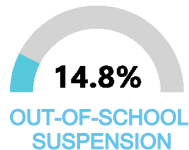

The following information shows each level of student performance on statewide assessments.

MATH

ENGLISH

SCIENCE

Assessment Participation

Discipline

111

INCIDENTS OF VIOLENCE