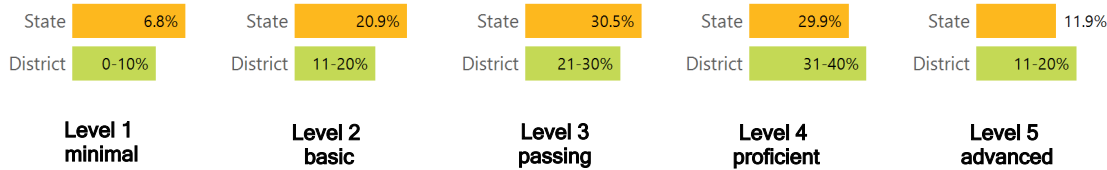

TEACHER DATA

376.0

Teachers

Experienced Teachers

Provisional Teachers

In-field Teachers

DETAILED ASSESSMENT AND OTHER DATA

Student Performance

The following information shows each level of student performance on statewide assessments.

MATH

ENGLISH

SCIENCE

Assessment Participation

Discipline

111

INCIDENTS OF VIOLENCE