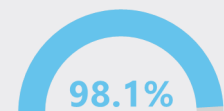

TEACHER DATA

376.0

Teachers

Experienced Teachers

Provisional Teachers

In-field Teachers

DETAILED ASSESSMENT AND OTHER DATA

Student Performance

The following information shows each level of student performance on statewide assessments.

MATH

ENGLISH

SCIENCE

Assessment Participation

Discipline

111

INCIDENTS OF VIOLENCE