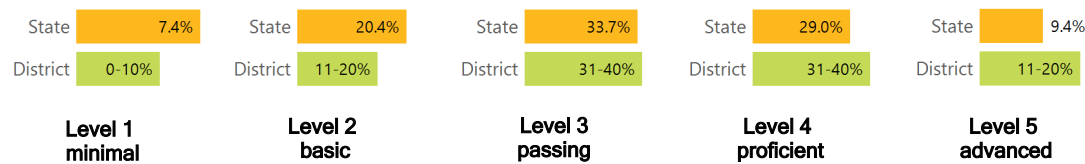

TEACHER DATA

376.0

Teachers

Experienced Teachers

Provisional Teachers

In-field Teachers

DETAILED ASSESSMENT AND OTHER DATA

Student Performance

The following information shows each level of student performance on statewide assessments.

MATH

ENGLISH

SCIENCE

Assessment Participation

Discipline

111

INCIDENTS OF VIOLENCE