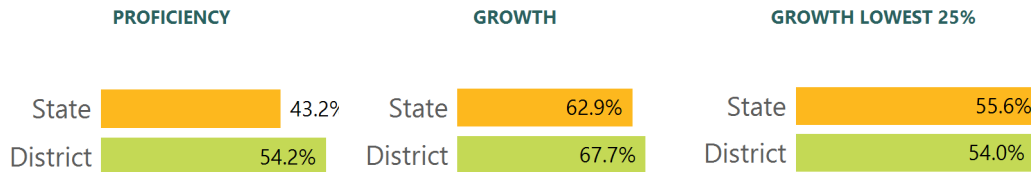

District Report Card 2017 - 2018

For more detailed information, please visit <http://msrc.mdek12.org>.

Gulfport School District Mississippi

Grade

B

2001 Pass Road
Gulfport, MS 39501
Glen East
glen.east@gulfportschools.org

SCHOOL ACCOUNTABILITY GRADE COMPONENTS

Mississippi's accountability system assigns "A" through "F" letter grades for schools and districts. Grades are based on student achievement, student growth, student participation in testing, and other academic measures.

Math

Measurements of student performance on the statewide math assessment.

English

Measurements of student performance on the statewide English language arts (ELA) assessment.