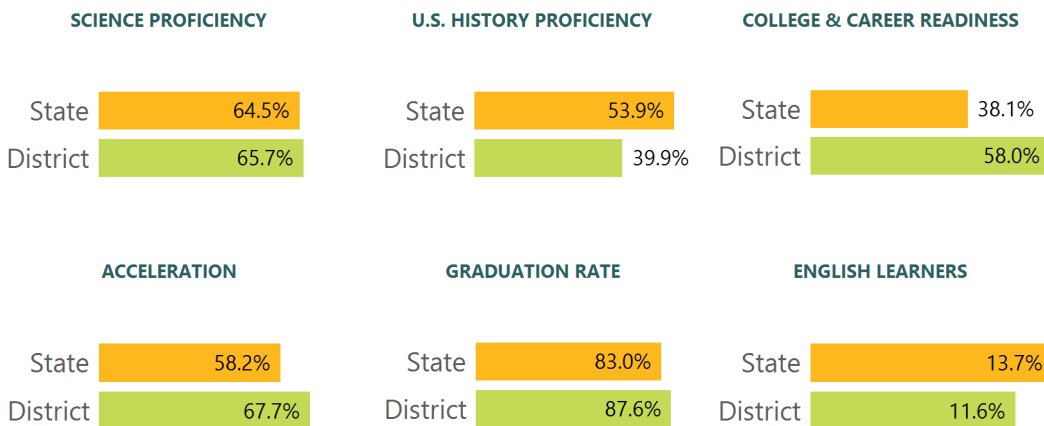

Math

Measurements of student performance on the statewide math assessment.

English

Measurements of student performance on the statewide English language arts (ELA) assessment.

Other Measures

Other measurements of student performance that factor into the accountability grade.

The following information shows each level of student performance on statewide assessments.

MATH

ENGLISH

SCIENCE

Assessment Participation

Discipline

111

INCIDENTS OF VIOLENCE