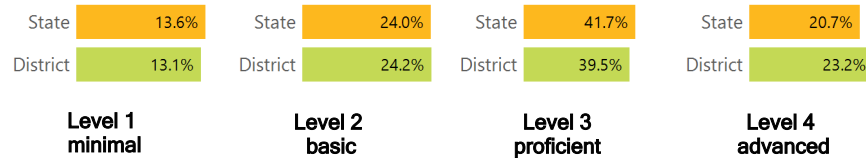

TEACHER DATA

376.0

Teachers

Experienced Teachers

Provisional Teachers

In-field Teachers

DETAILED ASSESSMENT AND OTHER DATA

Student Performance

The following information shows each level of student performance on statewide assessments.

MATH

ENGLISH

SCIENCE

Assessment Participation

Discipline

111

INCIDENTS OF VIOLENCE