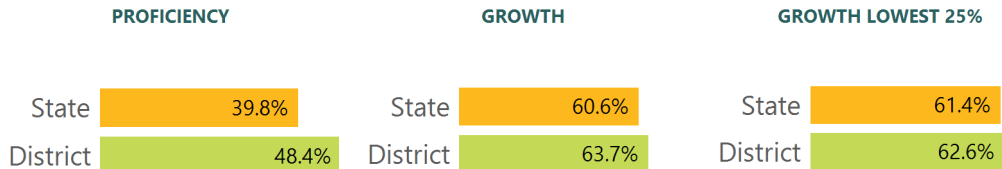

District Report Card 2017 - 2018

For more detailed information, please visit <http://msrc.mdek12.org>.

Gulfport School District Mississippi

Grade

B

2001 Pass Road
Gulfport, MS 39501
Glen East
glen.east@gulfportschools.org

SCHOOL ACCOUNTABILITY GRADE COMPONENTS

Mississippi's accountability system assigns "A" through "F" letter grades for schools and districts. Grades are based on student achievement, student growth, student participation in testing, and other academic measures.

Math

Measurements of student performance on the statewide math assessment.

English

Measurements of student performance on the statewide English language arts (ELA) assessment.

Other Measures

Other measurements of student performance that factor into the accountability grade.

TEACHER DATA

376.0

Teachers

Experienced Teachers

Provisional Teachers

In-field Teachers